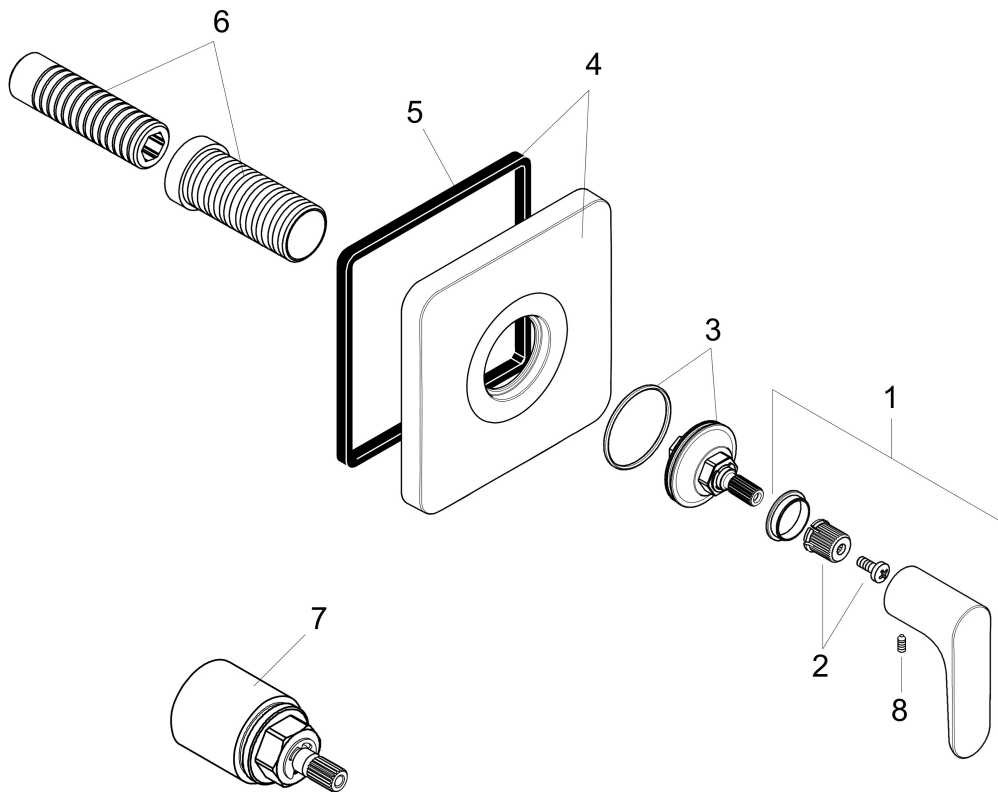

Brand AXOR
Art. Name **AXOR Citterio M** Volume Control Trim
Art. Nr. 34964001
Surface Chrome
Pos. 1

Product Picture

Features

- Volume control for 1 function

Drawing

Brand AXOR
Art. Name **AXOR Citterio M** Volume Control Trim
Art. Nr. 34964001
Surface Chrome
Pos. 1

Spare Parts Drawings for build year: >06/09

Brand AXOR
Art. Name **AXOR Citterio M** Volume Control Trim
Art. Nr. 34964001
Surface Chrome
Pos. 1

Spare parts list for build year: >06/09

Pos.	Description	Article number
1	handle	34095001
2	handle fixing set	98932000
3	nut	98512000
4	escutcheon	98511000
5	seal	97530000
6	fixing set	96393000
7	extension 25 mm	96370000
8	hollow set screw M4x5	92846000
a	base body	15974181
b	base body	15977181