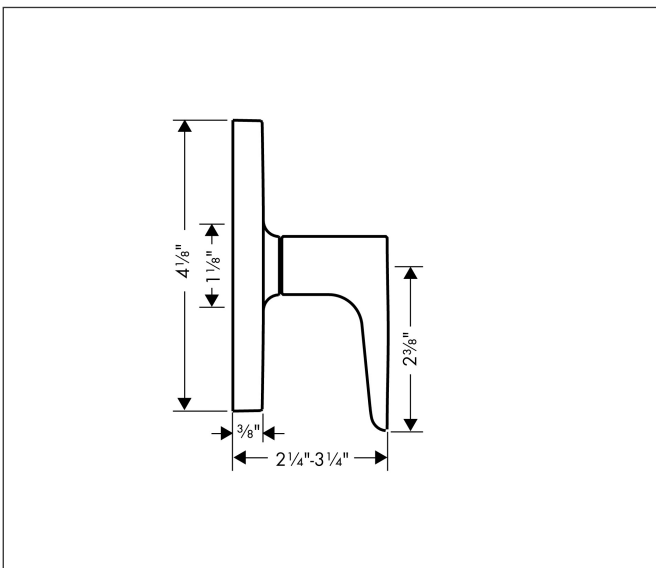

Brand AXOR
Art. Name **AXOR Citterio M** Volume Control Trim
Art. Nr. 34964001
Surface Chrome
Pos. 1

Product Picture

Features

- Volume control for 1 function

Drawing

Brand AXOR
Art. Name **AXOR Citterio M** Volume Control Trim
Art. Nr. 34964001
Surface Chrome
Pos. 1

Spare Parts Drawings for build year: >06/09

Brand AXOR
Art. Name **AXOR Citterio M** Volume Control Trim
Art. Nr. 34964001
Surface Chrome
Pos. 1

Spare parts list for build year: >06/09

Pos.	Description	Article number
1	handle	34095001
2	handle fixing set	98932000
3	nut	98512000
4	escutcheon	98511000
5	seal	97530000
6	fixing set	96393000
7	extension 25 mm	96370000
8	hollow set screw M4x5	92846000
a	base body	15974181
b	base body	15977181