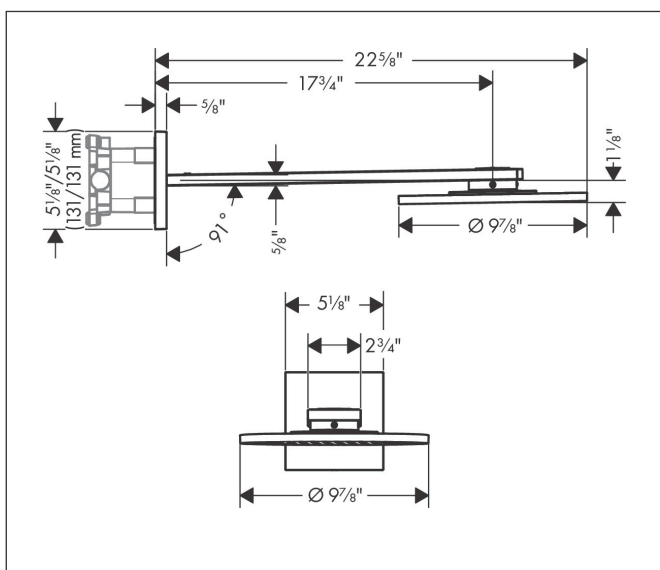

Brand	AXOR
Art. Name	AXOR ShowerSolutions Showerhead 250 2-Jet with Showerarm Trim, 2.5 GPM
Art. Nr.	35296341
Surface	Brushed Black Chrome
Pos.	1

Product Picture

Features

- Consists of: overhead shower, showerarm
- Showerhead size: 250 mm
- Spray pattern: PowderRain, Intense PowderRain
- Maximum flow rate (at 3 bar): 9.5 l/min
- Adjustment with shift on thermostat
- Dynamic spray nozzles move out while using
- Overhead shower removable for cleaning
- ServiceCard with sieve can be removed without tools for cleaning purpose

Drawing

Technology

Spray Types