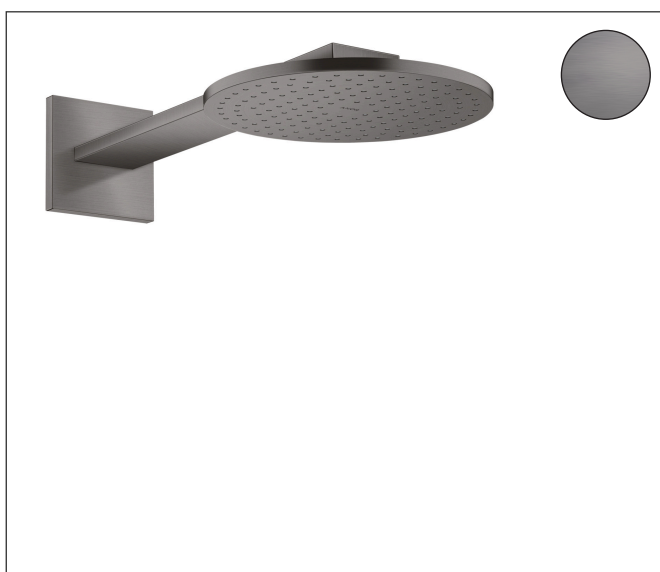

Brand	AXOR
Art. Name	AXOR ShowerSolutions Showerhead 250 2-Jet with Showerarm Trim, 2.5 GPM
Art. Nr.	35296341
Surface	Brushed Black Chrome
Pos.	1

Product Picture

Features

- Consists of: overhead shower, showerarm
- Showerhead size: 250 mm
- Spray pattern: PowderRain, Intense PowderRain
- Maximum flow rate (at 3 bar): 9.5 l/min
- Adjustment with shift on thermostat
- Dynamic spray nozzles move out while using
- Overhead shower removable for cleaning
- ServiceCard with sieve can be removed without tools for cleaning purpose

Drawing

Technology

Spray Types