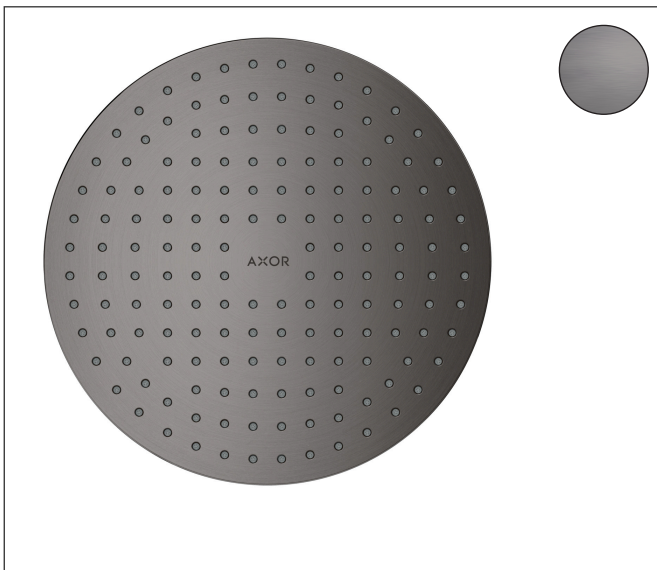

Brand	AXOR
Art. Name	AXOR ShowerSolutions Showerhead 250 2-Jet, Flush Ceiling Mount, 2.5 GPM
Art. Nr.	35298341
Surface	Brushed Black Chrome
Pos.	1

Product Picture

Features

- Consists of: overhead shower
- Showerhead size: 250 mm
- Spray pattern: PowderRain, Intense PowderRain
- Maximum flow rate (at 3 bar): 9.5 l/min
- Adjustment with shift on thermostat
- Dynamic spray nozzles move out while using
- Overhead shower removable for cleaning
- ServiceCard with sieve can be removed without tools for cleaning purpose

Drawing

Technology

Spray Types