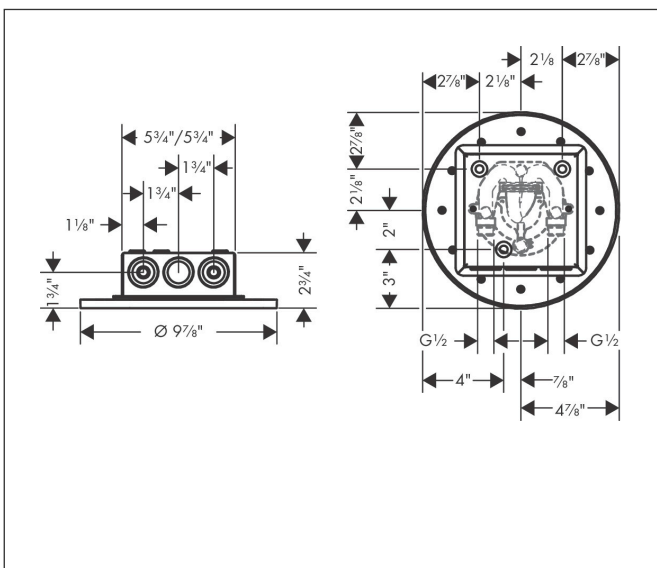

Brand	AXOR
Art. Name	AXOR ShowerSolutions Showerhead 250 2-Jet, Flush Ceiling Mount, 2.5 GPM
Art. Nr.	35298341
Surface	Brushed Black Chrome
Pos.	1

Product Picture

Features

- Consists of: overhead shower
- Showerhead size: 250 mm
- Spray pattern: PowderRain, Intense PowderRain
- Maximum flow rate (at 3 bar): 9.5 l/min
- Adjustment with shift on thermostat
- Dynamic spray nozzles move out while using
- Overhead shower removable for cleaning
- ServiceCard with sieve can be removed without tools for cleaning purpose

Drawing

Technology

Spray Types