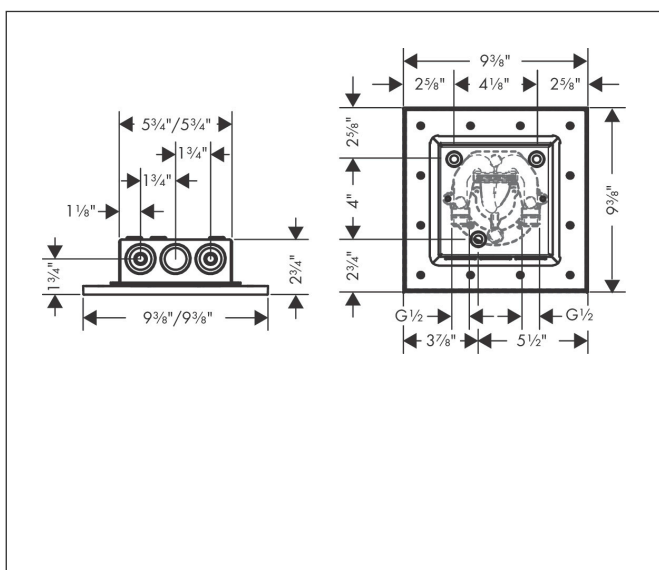

Brand AXOR
 Art. Name **AXOR ShowerSolutions** Showerhead 250 Square 2-Jet, Flush Ceiling Mount, 2.5 GPM
 Art. Nr. 35313991
 Surface Polished Gold Optic
 Pos. 1

Product Picture

Features

- Consists of: overhead shower
- Showerhead size: 250 x 250 mm
- Spray pattern: PowderRain, Intense PowderRain
- Maximum flow rate (at 3 bar): 9.5 l/min
- Select button on thermostat
- Dynamic spray nozzles move out while using
- Overhead shower removable for cleaning

Drawing

Technology

Spray Types