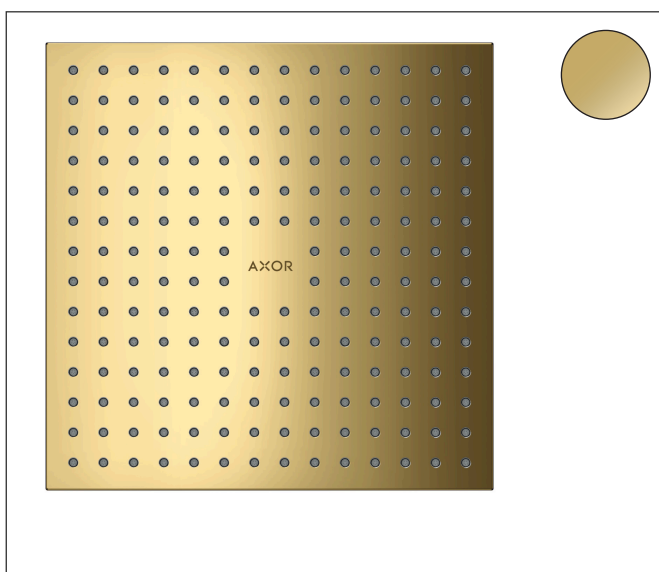

Brand AXOR
 Art. Name **AXOR ShowerSolutions** Showerhead 250 Square 2-Jet, Flush Ceiling Mount, 2.5 GPM
 Art. Nr. 35313991
 Surface Polished Gold Optic
 Pos. 1

Product Picture

Features

- Consists of: overhead shower
- Showerhead size: 250 x 250 mm
- Spray pattern: PowderRain, Intense PowderRain
- Maximum flow rate (at 3 bar): 9.5 l/min
- Select button on thermostat
- Dynamic spray nozzles move out while using
- Overhead shower removable for cleaning

Drawing

Technology

Spray Types