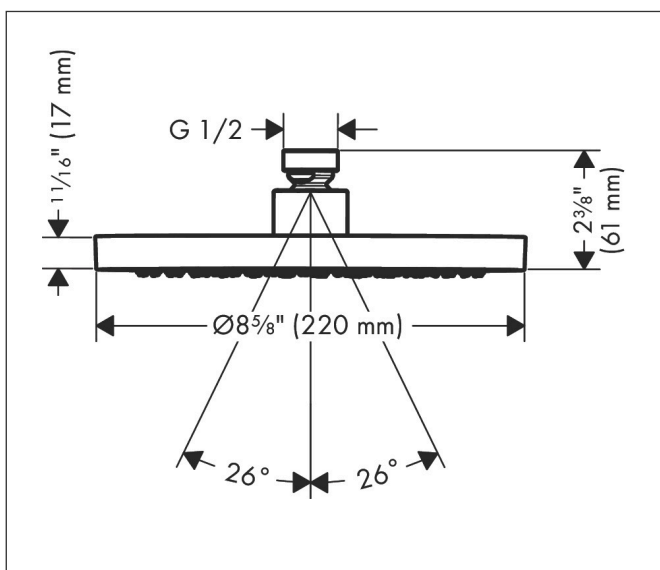

Brand AXOR
Art. Name **AXOR ShowerSolutions** Showerhead 220 1-Jet, 2.5 GPM
Art. Nr. 35367251
Surface Brushed Gold Optic
Pos. 1

Product Picture

Features

- Showerhead size: 220 mm
- Spray pattern: Rain
- Maximum flow rate (at 3 bar): 9.5 l/min
- Spray disc surface: fully finished matching spray face
- Overhead shower removable for cleaning

Drawing

Technology

Spray Types