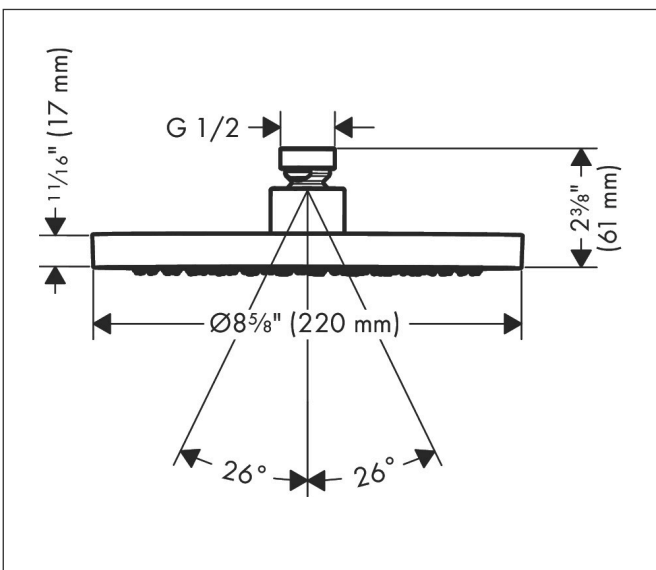

Brand AXOR
Art. Name **AXOR ShowerSolutions** Showerhead 220 1-Jet, 2.5 GPM
Art. Nr. 35367341
Surface Brushed Black Chrome
Pos. 1

Product Picture

Features

- Showerhead size: 220 mm
- Spray pattern: Rain
- Maximum flow rate (at 3 bar): 9.5 l/min
- Spray disc surface: fully finished matching spray face
- Overhead shower removable for cleaning

Drawing

Technology

Spray Types