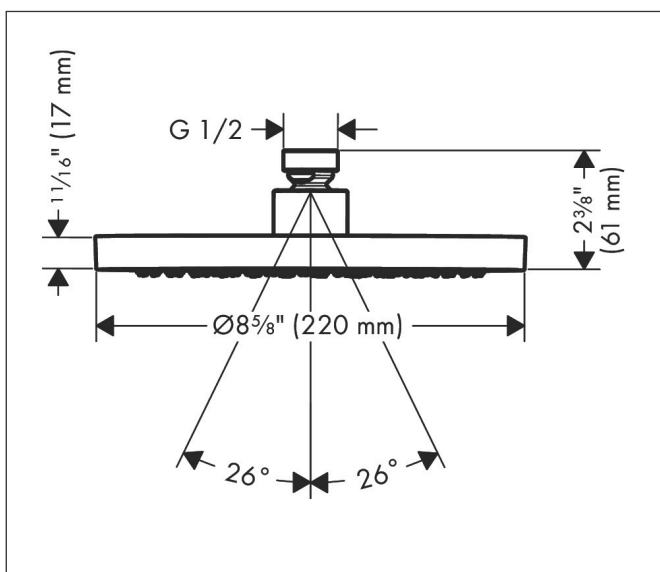

Brand	AXOR
Art. Name	AXOR ShowerSolutions Showerhead 220 1-Jet, 2.5 GPM
Art. Nr.	35367671
Surface	matte black
Pos.	1

Product Picture

Features

- Showerhead size: 220 mm
- Spray pattern: Rain
- Maximum flow rate (at 3 bar): 9.5 l/min
- Spray disc surface: fully finished matching spray face
- Overhead shower removable for cleaning

Drawing

Technology

Spray Types