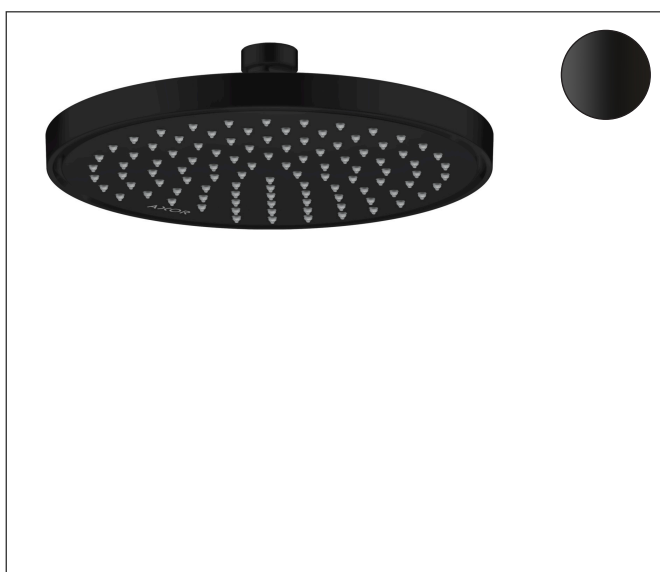

Brand	AXOR
Art. Name	AXOR ShowerSolutions Showerhead 220 1-Jet, 2.5 GPM
Art. Nr.	35367671
Surface	matte black
Pos.	1

Product Picture

Features

- Showerhead size: 220 mm
- Spray pattern: Rain
- Maximum flow rate (at 3 bar): 9.5 l/min
- Spray disc surface: fully finished matching spray face
- Overhead shower removable for cleaning

Drawing

Technology

Spray Types