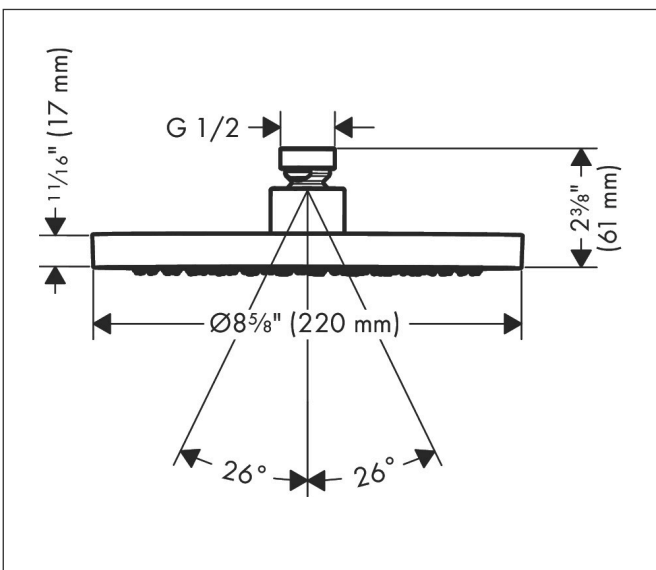

Brand AXOR
 Art. Name **AXOR ShowerSolutions** Showerhead 220 1-Jet, 2.5 GPM
 Art. Nr. 35367821
 Surface Brushed Nickel
 Pos. 1

Product Picture

Features

- Showerhead size: 220 mm
- Spray pattern: Rain
- Maximum flow rate (at 3 bar): 9.5 l/min
- Spray disc surface: fully finished matching spray face
- Overhead shower removable for cleaning

Drawing

Technology

Spray Types