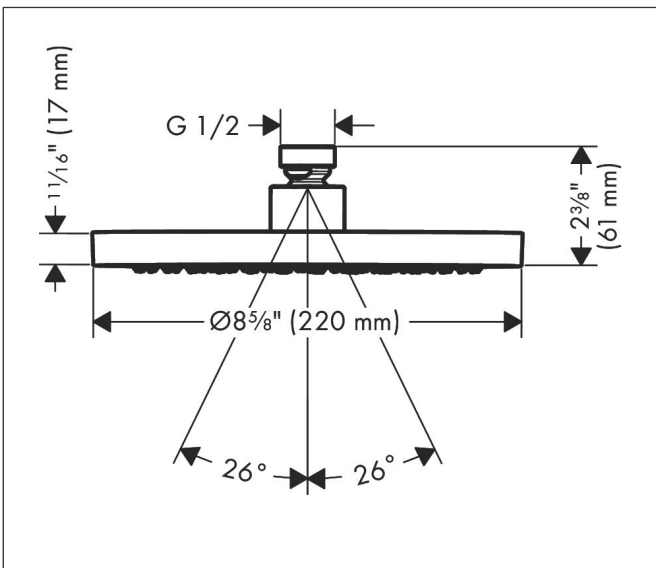

Drawing

Technology

Spray Types