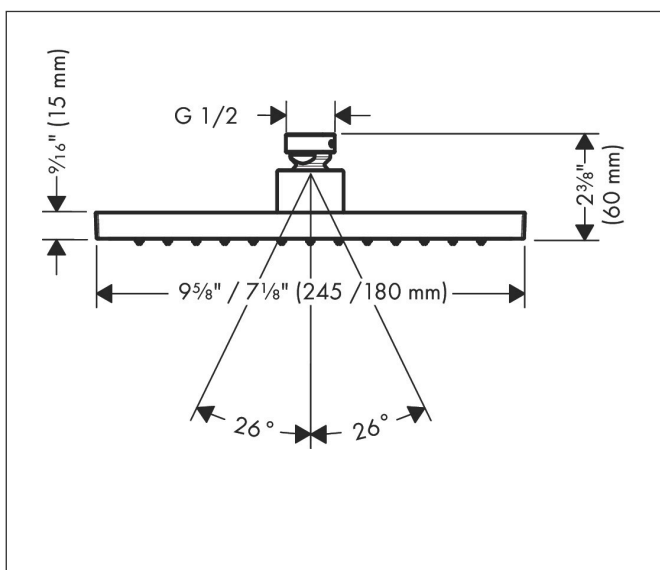

Brand AXOR
 Art. Name **AXOR ShowerSolutions** Showerhead 245/185 1-Jet, 1.5 GPM
 Art. Nr. 35372251
 Surface Brushed Gold Optic
 Pos. 1

Product Picture

Features

- Showerhead size: 245 x 185 mm
- Spray pattern: Rain
- Maximum flow rate (at 3 bar): 5.7 l/min
- Spray disc surface: fully finished matching spray face
- Overhead shower removable for cleaning

Drawing

Technology

Spray Types