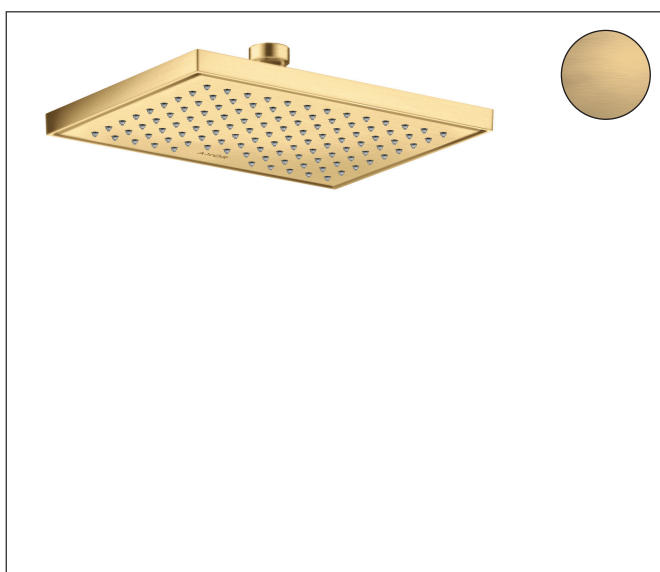

Brand AXOR
 Art. Name **AXOR ShowerSolutions** Showerhead 245/185 1-Jet, 1.5 GPM
 Art. Nr. 35372251
 Surface Brushed Gold Optic
 Pos. 1

Product Picture

Features

- Showerhead size: 245 x 185 mm
- Spray pattern: Rain
- Maximum flow rate (at 3 bar): 5.7 l/min
- Spray disc surface: fully finished matching spray face
- Overhead shower removable for cleaning

Drawing

Technology

Spray Types