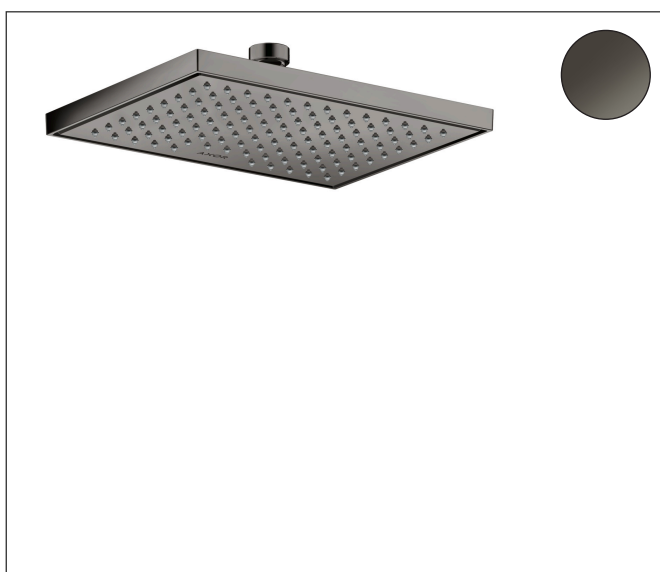

Brand AXOR  
 Art. Name **AXOR ShowerSolutions** Showerhead 245/185 1-Jet, 1.5 GPM  
 Art. Nr. 35372331  
 Surface Polished Black Chrome  
 Pos. 1

## Product Picture

## Features

- Showerhead size: 245 x 185 mm
- Spray pattern: Rain
- Maximum flow rate (at 3 bar): 5.7 l/min
- Spray disc surface: fully finished matching spray face
- Overhead shower removable for cleaning