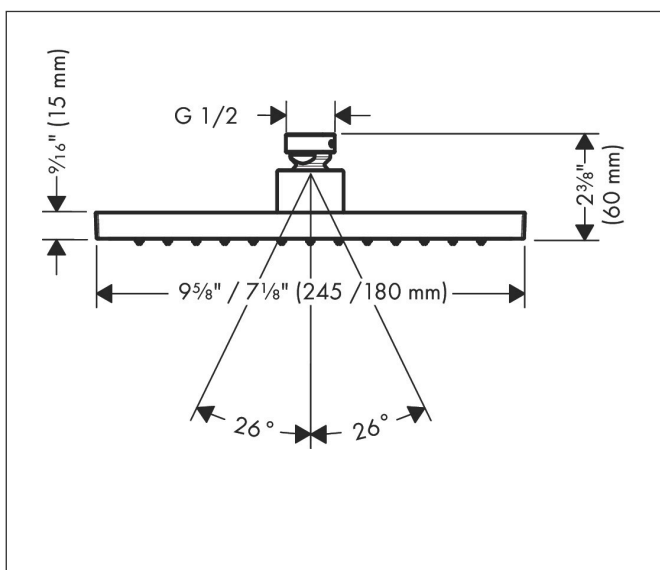

Drawing

Technology

Spray Types