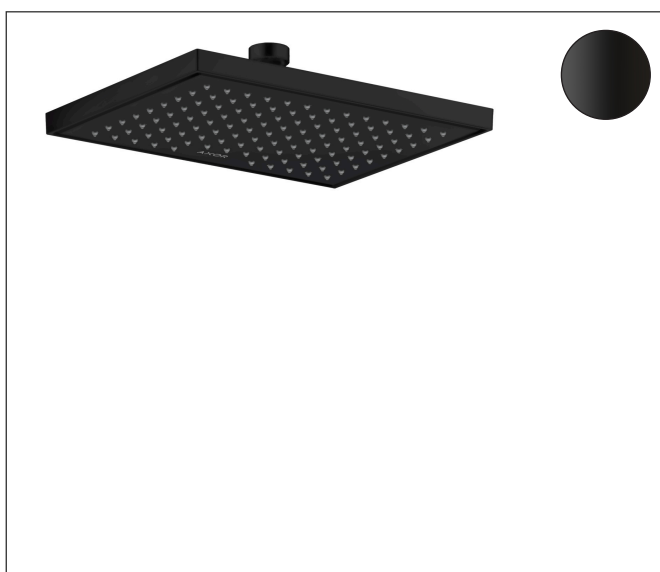

Brand AXOR  
 Art. Name **AXOR ShowerSolutions** Showerhead 245/185 1-Jet, 1.5 GPM  
 Art. Nr. 35372671  
 Surface matte black  
 Pos. 1

## Product Picture

## Features

- Showerhead size: 245 x 185 mm
- Spray pattern: Rain
- Maximum flow rate (at 3 bar): 5.7 l/min
- Spray disc surface: fully finished matching spray face
- Overhead shower removable for cleaning