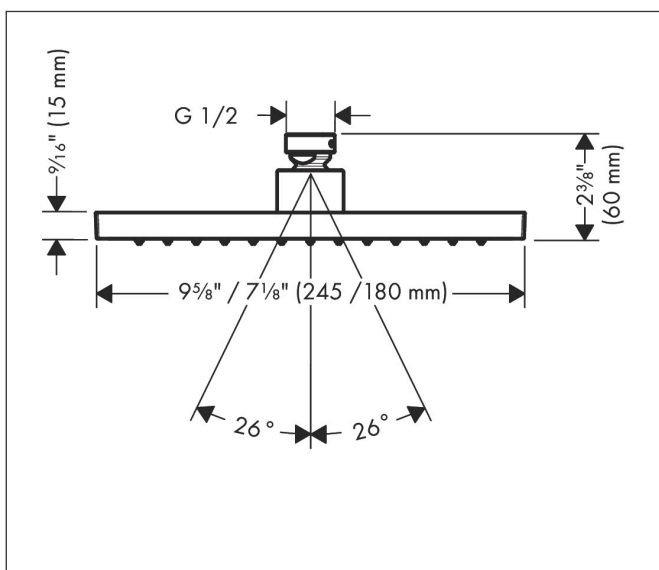

Drawing

Technology

Spray Types