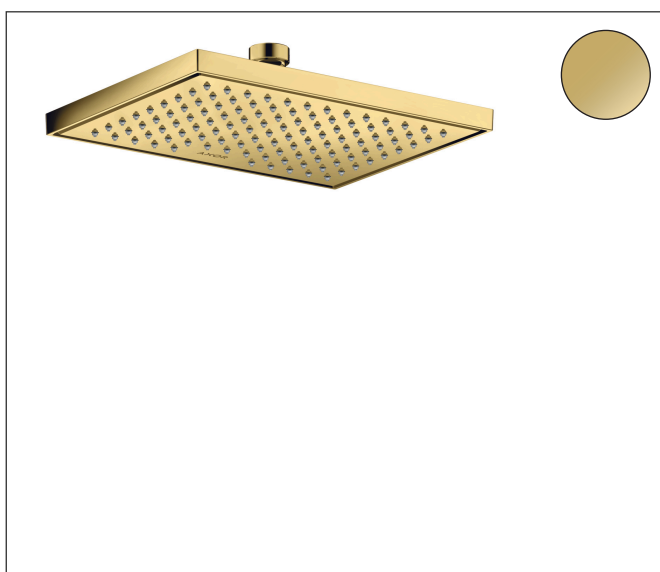

Brand AXOR
 Art. Name **AXOR ShowerSolutions** Showerhead 245/185 1-Jet, 1.5 GPM
 Art. Nr. 35372991
 Surface Polished Gold Optic
 Pos. 1

Product Picture

Features

- Showerhead size: 245 x 185 mm
- Spray pattern: Rain
- Maximum flow rate (at 3 bar): 5.7 l/min
- Spray disc surface: fully finished matching spray face
- Overhead shower removable for cleaning

Drawing

Technology

Spray Types