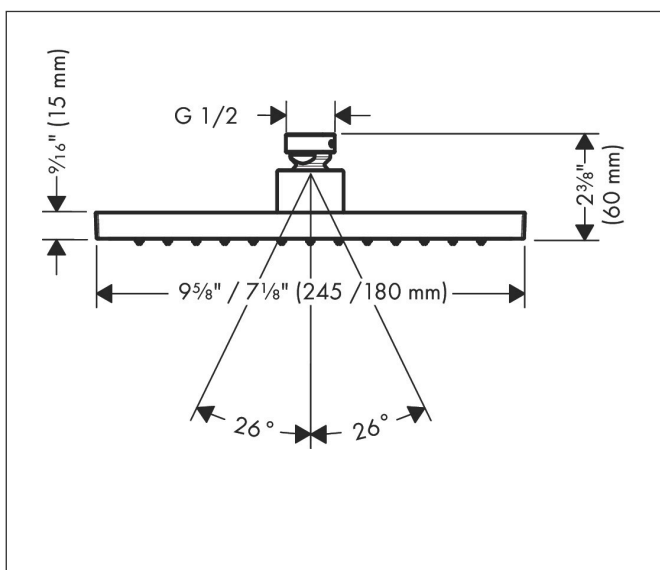

Brand AXOR
 Art. Name **AXOR ShowerSolutions** Showerhead 245/185 1-Jet, 1.5 GPM
 Art. Nr. 35372991
 Surface Polished Gold Optic
 Pos. 1

Product Picture

Features

- Showerhead size: 245 x 185 mm
- Spray pattern: Rain
- Maximum flow rate (at 3 bar): 5.7 l/min
- Spray disc surface: fully finished matching spray face
- Overhead shower removable for cleaning

Drawing

Technology

Spray Types