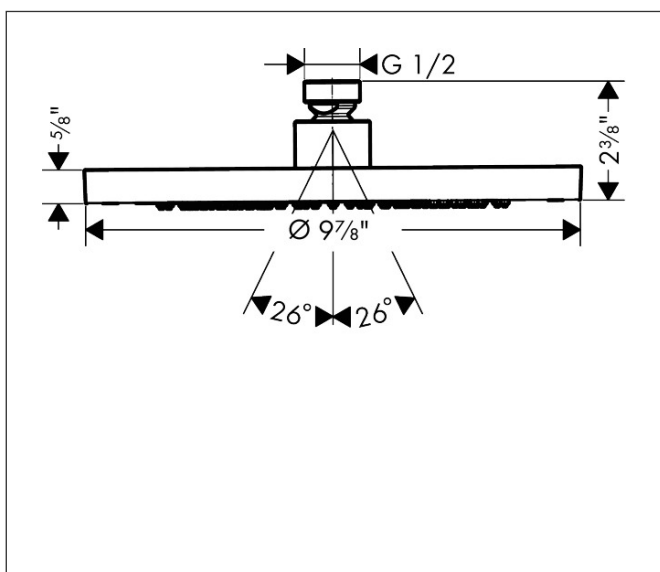

Brand AXOR
Art. Name **AXOR ShowerSolutions** Showerhead 245 1-Jet 2.5 GPM
Art. Nr. 35384251
Surface Brushed Gold Optic
Pos. 1

Product Picture

Features

- Showerhead size: 245 mm
- Spray pattern: Rain
- Maximum flow rate (at 3 bar): 9.5 l/min
- Spray disc removable for cleaning

Drawing

Technology

Spray Types