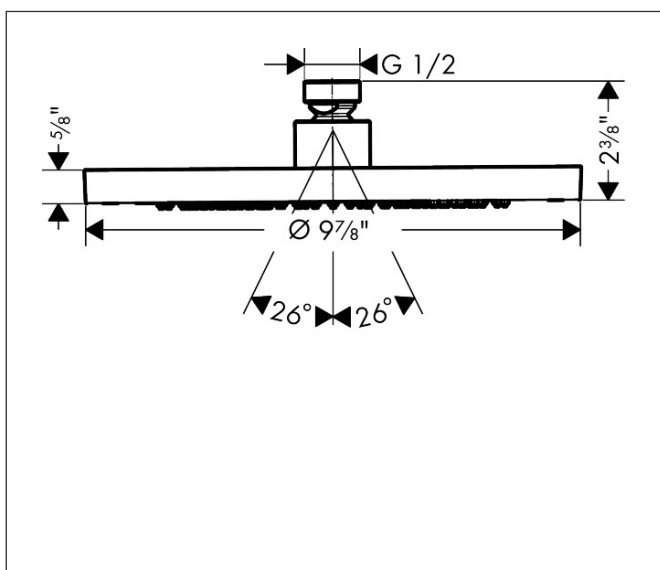

Brand AXOR
Art. Name **AXOR ShowerSolutions** Showerhead 245 1-Jet 2.5 GPM
Art. Nr. 35384341
Surface Brushed Black Chrome
Pos. 1

Product Picture

Features

- Showerhead size: 245 mm
- Spray pattern: Rain
- Maximum flow rate (at 3 bar): 9.5 l/min
- Spray disc removable for cleaning

Drawing

Technology

Spray Types