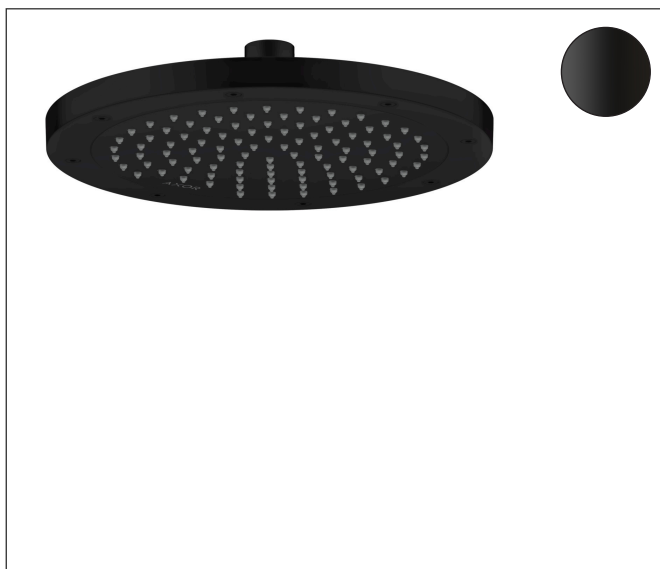

Brand AXOR
Art. Name **AXOR ShowerSolutions** Showerhead 245 1-Jet 2.5 GPM
Art. Nr. 35384671
Surface matte black
Pos. 1

Product Picture

Features

- Showerhead size: 245 mm
- Spray pattern: Rain
- Maximum flow rate (at 3 bar): 9.5 l/min
- Spray disc removable for cleaning

Drawing

Technology

Spray Types