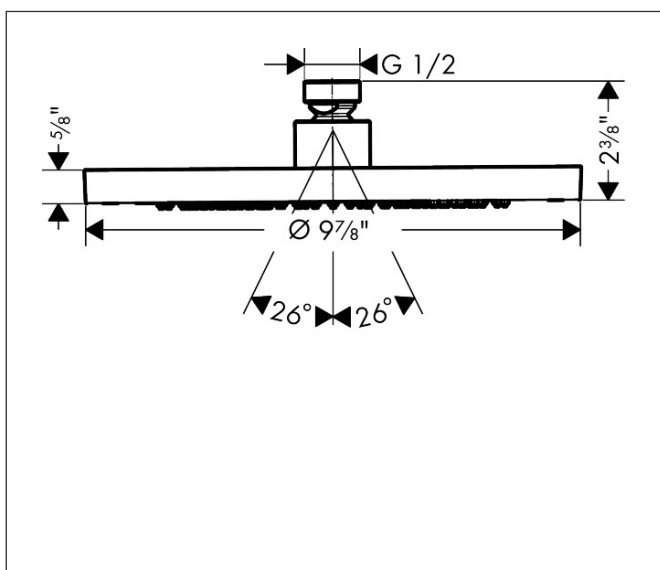

Brand AXOR
Art. Name **AXOR ShowerSolutions** Showerhead 245 1-Jet 2.5 GPM
Art. Nr. 35384671
Surface matte black
Pos. 1

Product Picture

Features

- Showerhead size: 245 mm
- Spray pattern: Rain
- Maximum flow rate (at 3 bar): 9.5 l/min
- Spray disc removable for cleaning

Drawing

Technology

Spray Types