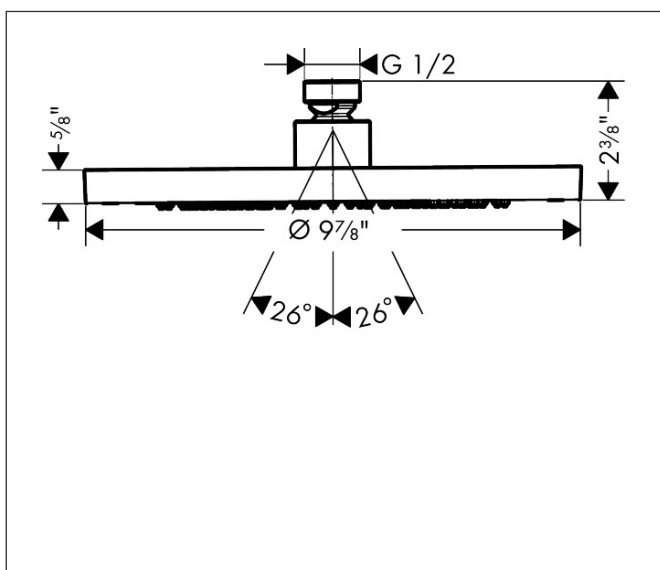

Brand AXOR
Art. Name **AXOR ShowerSolutions** Showerhead 245 1-Jet 1.5 GPM
Art. Nr. 35386001
Surface Chrome
Pos. 1

Product Picture

Features

- Showerhead size: 245 mm
- Spray pattern: Rain
- Maximum flow rate (at 3 bar): 5.7 l/min
- Overhead shower removable for cleaning

Drawing

Technology

Spray Types