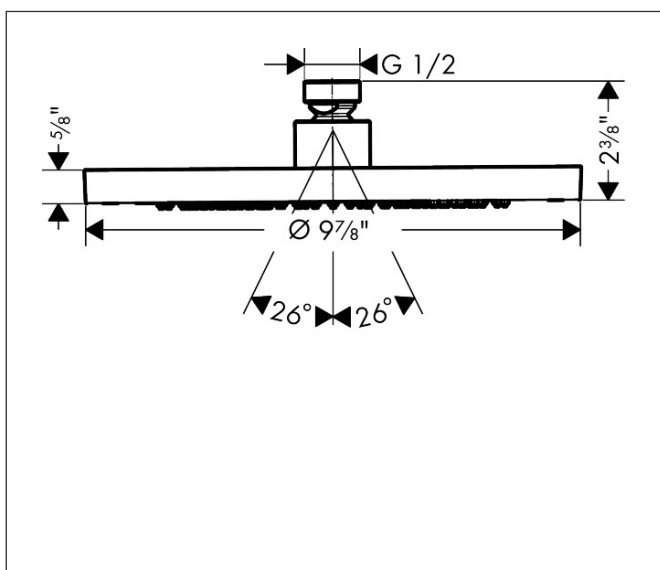

Drawing

Technology

Spray Types