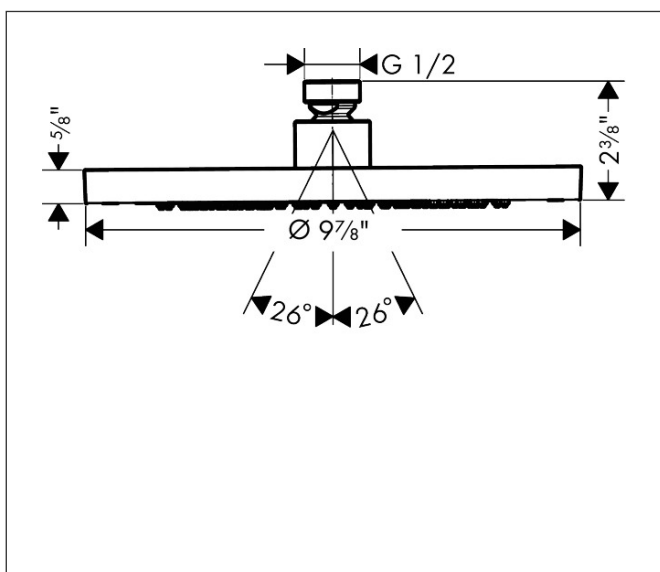

Brand AXOR
Art. Name **AXOR ShowerSolutions** Showerhead 245 1-Jet 1.5 GPM
Art. Nr. 35386671
Surface matte black
Pos. 1

Product Picture

Features

- Showerhead size: 245 mm
- Spray pattern: Rain
- Maximum flow rate (at 3 bar): 5.7 l/min
- Overhead shower removable for cleaning

Drawing

Technology

Spray Types