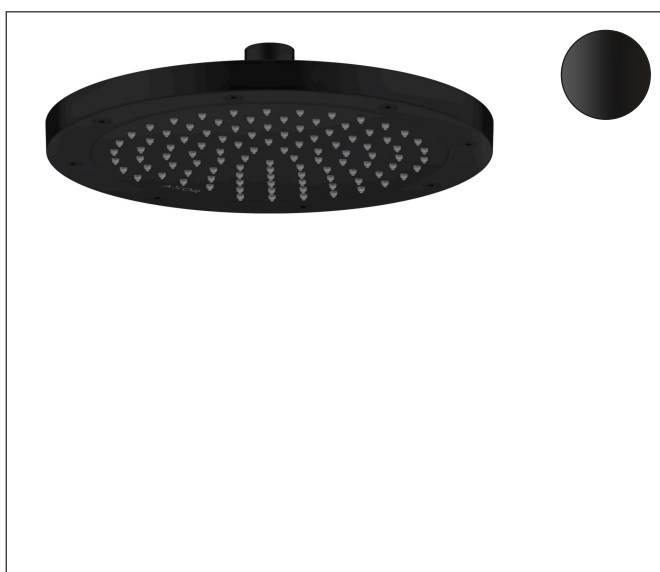

Brand AXOR
Art. Name **AXOR ShowerSolutions** Showerhead 245 1-Jet 1.5 GPM
Art. Nr. 35386671
Surface matte black
Pos. 1

Product Picture

Features

- Showerhead size: 245 mm
- Spray pattern: Rain
- Maximum flow rate (at 3 bar): 5.7 l/min
- Overhead shower removable for cleaning

Drawing

Technology

Spray Types