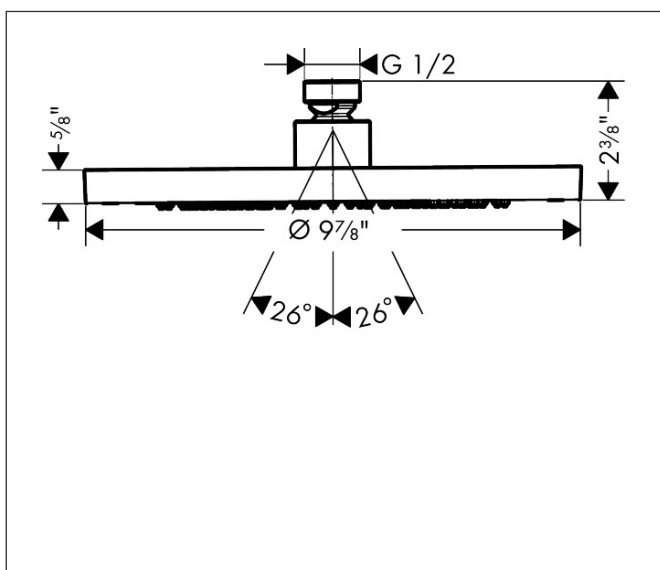

Brand AXOR
Art. Name **AXOR ShowerSolutions** Showerhead 245 1-Jet 1.5 GPM
Art. Nr. 35386821
Surface Brushed Nickel
Pos. 1

Product Picture

Features

- Showerhead size: 245 mm
- Spray pattern: Rain
- Maximum flow rate (at 3 bar): 5.7 l/min
- Overhead shower removable for cleaning

Drawing

Technology

Spray Types