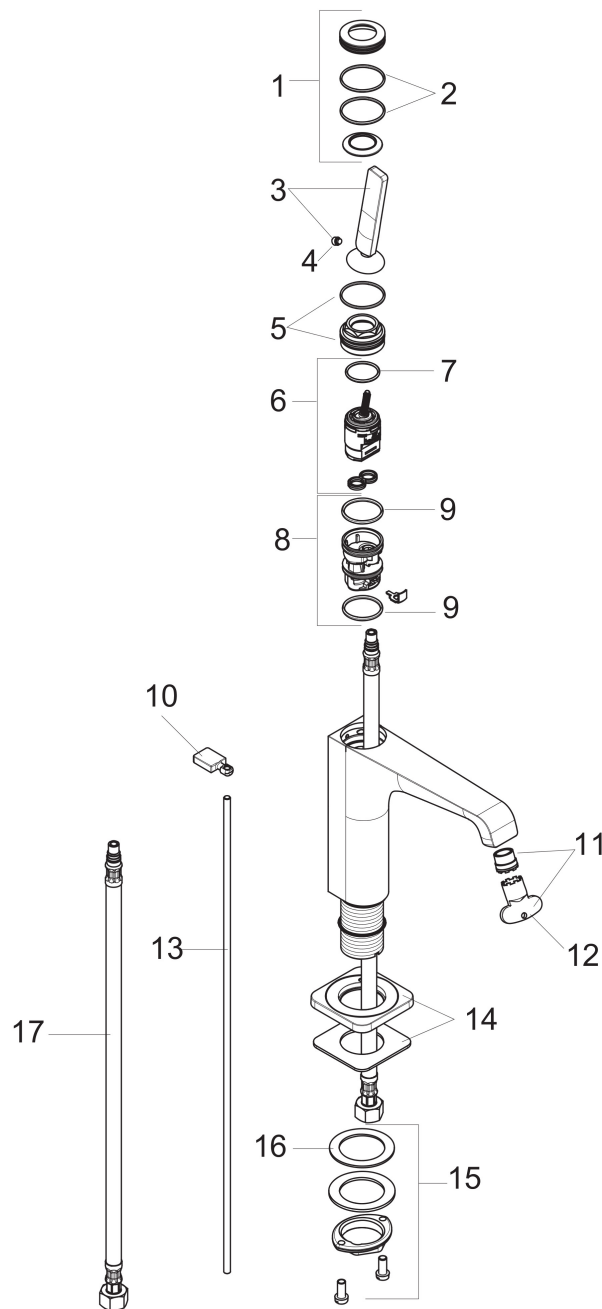

Brand AXOR  
Art. Name **AXOR Citterio E** Single-Hole Faucet 125 with Pop-Up Drain, 1.2 GPM  
Art. Nr. 36100001  
Surface Chrome  
Pos. 1

## Spare Parts Drawings for build year: >07/16

Brand AXOR  
 Art. Name **AXOR Citterio E** Single-Hole Faucet 125 with Pop-Up Drain, 1.2 GPM  
 Art. Nr. 36100001  
 Surface Chrome  
 Pos. 1

## Spare parts list for build year: >07/16

Pos.	Description	Article number
1	escutcheon	92188000
2	O-ring 30x1,5	98433000
3	handle	92189000
4	hollow set screw M6x6	97660000
5	nut	95667000
6	cartridge, assy	96339000
7	O-ring 21,95x1,78	95169000
8	adapter for cartridge	95289000
9	O-ring 26x2	98147000
10	diverter knob	92197000
11	aerator laminar M16,5x1 (4,5 l/min)	92876000
12	special tool	98987000
13	pull rod	95128000
14	escutcheon	92190000
15	fixing set (Ø 32)	13961000
16	lever collar	97548000
17	connection hose 23½" M8x0,75 3/8"	98600001
a	pop up waste	88509000