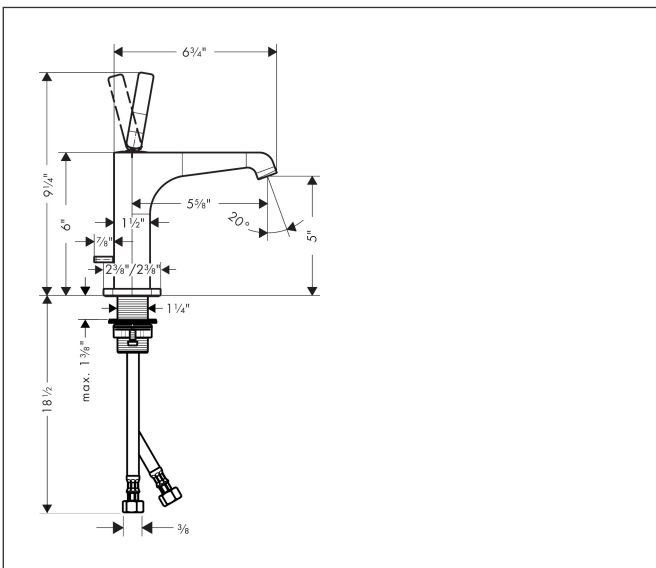

Brand	AXOR
Art. Name	AXOR Citterio E Single-Hole Faucet 125 with Pop-Up Drain, 1.2 GPM
Art. Nr.	36100671
Surface	matte black
Pos.	1

Product Picture

Features

- Handle design: pin handle
- Spray pattern: Laminar spray
- Maximum flow rate (at 3 bar): 4.5 l/min
- Ceramic cartridge
- Pop-up drain G 1

Drawing

Technology