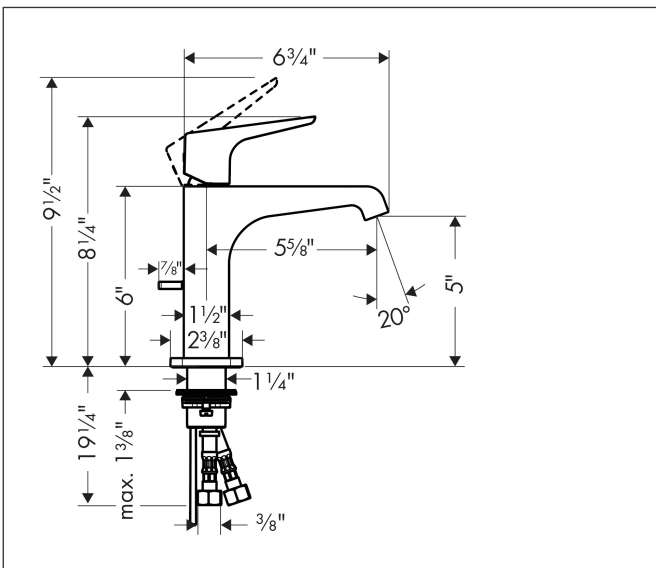

Brand	AXOR
Art. Name	AXOR Citterio E Single-Hole Faucet 125 with Lever Handle and Pop-Up Drain, 1.2 GPM
Art. Nr.	36110671
Surface	matte black
Pos.	1

Product Picture

Features

- Handle design: lever handle
- Spray pattern: Laminar spray
- Maximum flow rate (at 3 bar): 4.5 l/min
- Ceramic cartridge
- Pop-up drain G 1

Drawing

Technology