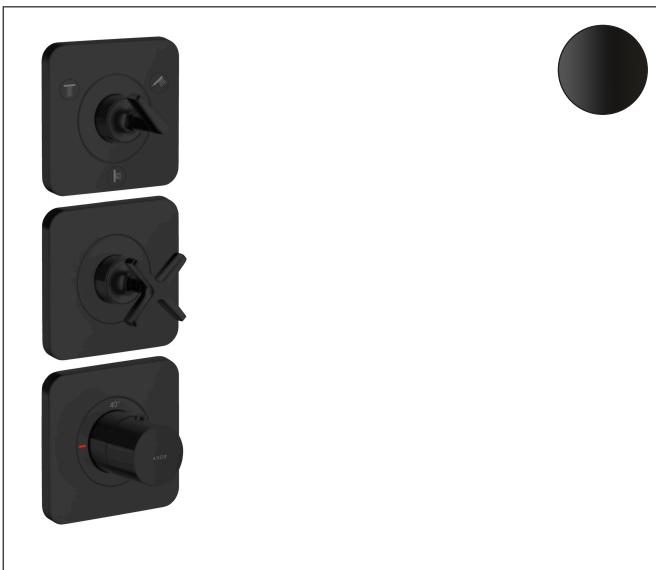

Brand	AXOR
Art. Name	AXOR Citterio E Thermostatic Module Trim 15" x 5" for 3 Functions
Art. Nr.	36704671
Surface	matte black
Pos.	1

Product Picture

Features

- Consists of: shower thermostad, diverter valve, shut-off valve
- Outlets may not be operated simultaneously
- Volume control and diverter for 3 functions
- Thermostat cartridge
- Maximum flow rate (at 3 bar): 22.7 l/min
- Safety stop at 40°C

Drawing