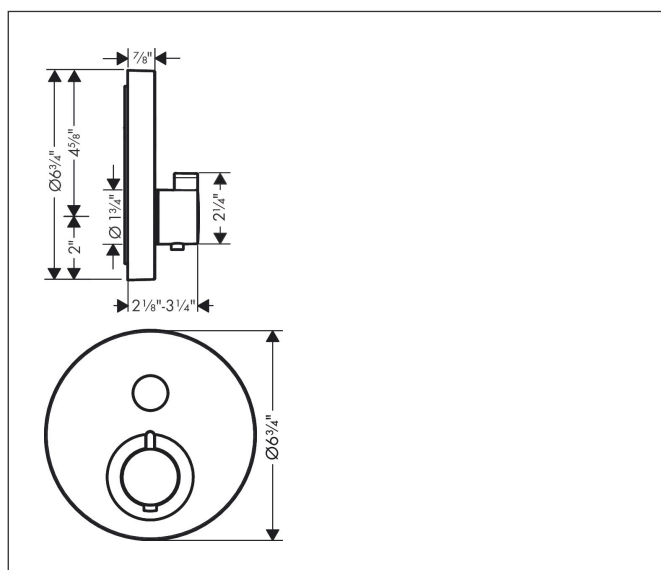

Brand	AXOR
Art. Name	AXOR ShowerSelect ShowerSelect Thermostatic Trim, Round, for 1 Function
Art. Nr.	36722001
Surface	Chrome
Pos.	1

Product Picture

Features

- Select button on / off control for 1 outlet
- Thermostat cartridge, Start/stop valve to operate the functions
- Maximum flow rate (at 3 bar): 22.7 l/min
- Optimized for water-efficient shower products
- Safety stop at 40°C
- Thermostat is delivered with button On/Off

Drawing

Technology