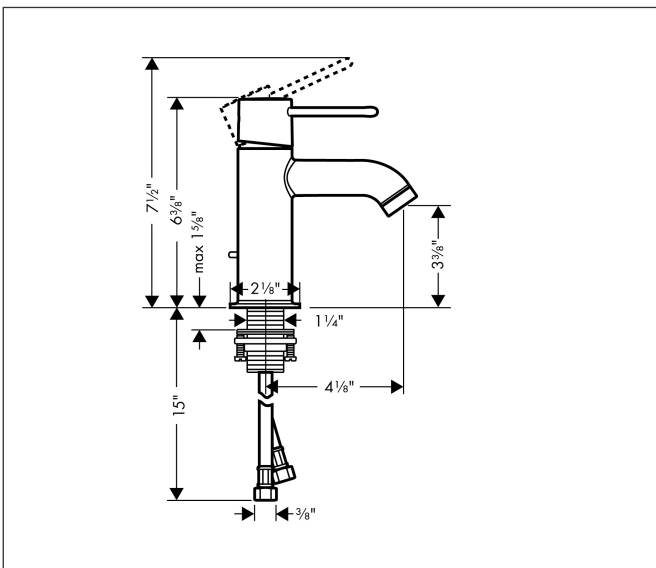

Brand AXOR
Art. Name **AXOR Uno** Single-Hole Faucet 90 with Pop-Up Drain, 1.2 GPM
Art. Nr. 38020821
Surface Brushed Nickel
Pos. 1

Product Picture

Features

- Handle design: lever handle
- Spray pattern: aerated spray
- Maximum flow rate (at 3 bar): 4.5 l/min
- Ceramic cartridge
- Pop-up drain G 1

Drawing

Technology