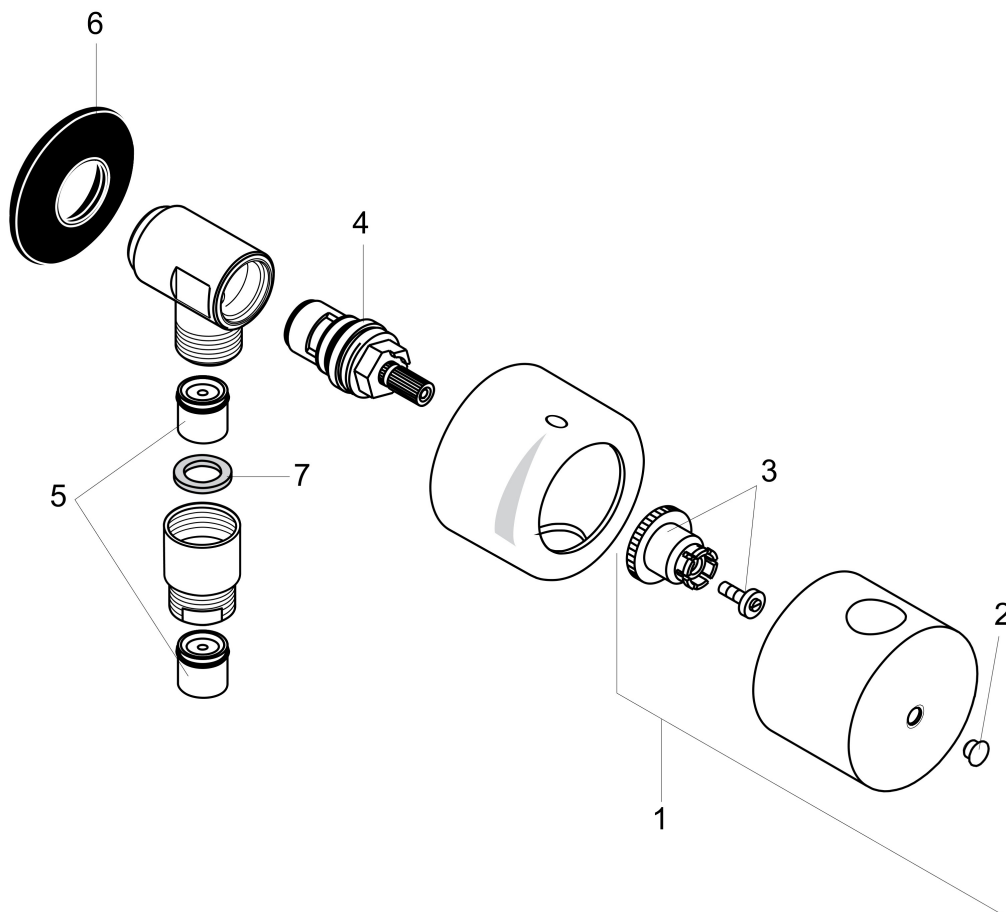

Brand AXOR
Art. Name **AXOR Uno** Wall Outlet with Check Valves and Volume Control
Art. Nr. 38882001
Surface Chrome
Pos. 1

Product Picture

Features

- Hose nut: for shower hoses with conical or cylindrical nut on both sides
- Volume control for 1 function

Drawing

Brand AXOR
Art. Name **AXOR Uno** Wall Outlet with Check Valves and Volume Control
Art. Nr. 38882001
Surface Chrome
Pos. 1

Spare Parts Drawings for build year: >03/08

Brand AXOR
Art. Name **AXOR Uno** Wall Outlet with Check Valves and Volume Control
Art. Nr. 38882001
Surface Chrome
Pos. 1

Spare parts list for build year: >03/08

Pos.	Description	Article number
1	handle	38993001
2	cover cap	96541001
3	handle fixing set	94184001
4	shut off unit right closing	96350000
5	set of non return valves DW 15	94074000
6	support element	98557000
7	flat seal	97674000
a	sleeve	96497000