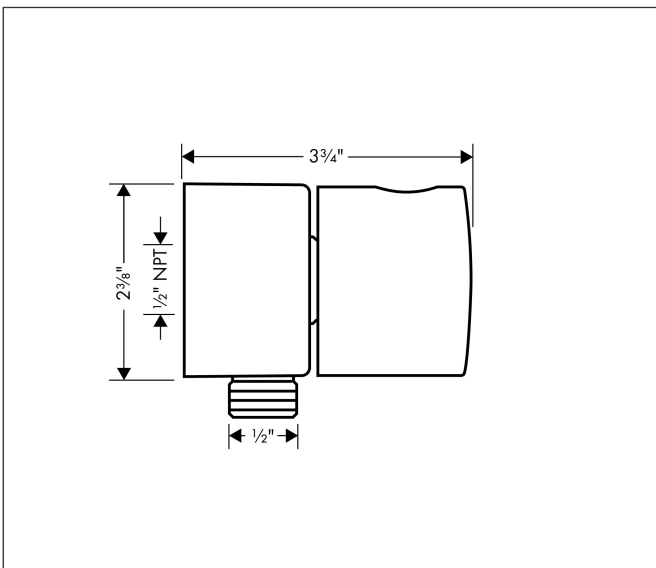

Brand AXOR
Art. Name **AXOR Uno** Wall Outlet with Check Valves and Volume Control
Art. Nr. 38882001
Surface Chrome
Pos. 1

Product Picture

Features

- Hose nut: for shower hoses with conical or cylindrical nut on both sides
- Volume control for 1 function

Drawing