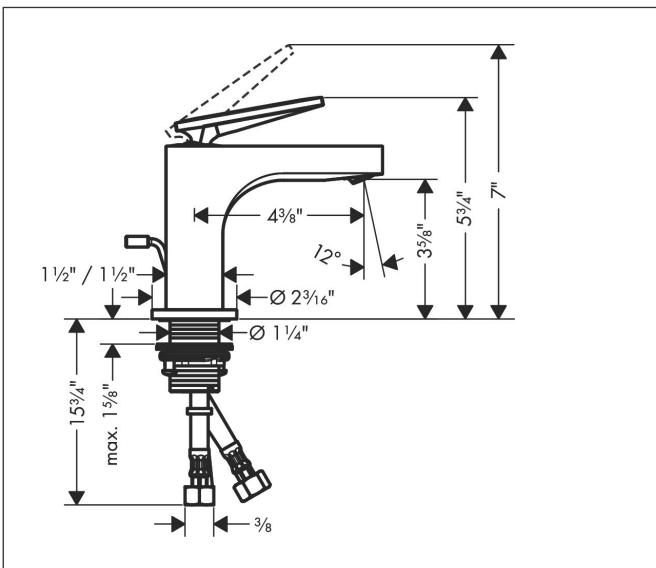

Brand AXOR
Art. Name **AXOR Citterio** Single-Hole Faucet 90 with Pop-Up Drain, 1.2 GPM
Art. Nr. 39022251
Surface Brushed Gold Optic
Pos. 1

Product Picture

Features

- Consists of: single-hole lavatory faucet, drain valve set
- Handle design: lever handle
- Spray pattern: Laminar spray
- Swiveling spray former
- Maximum flow rate (at 3 bar): 4.5 l/min
- Ceramic cartridge
- Pop-up drain G 1

Drawing

Technology