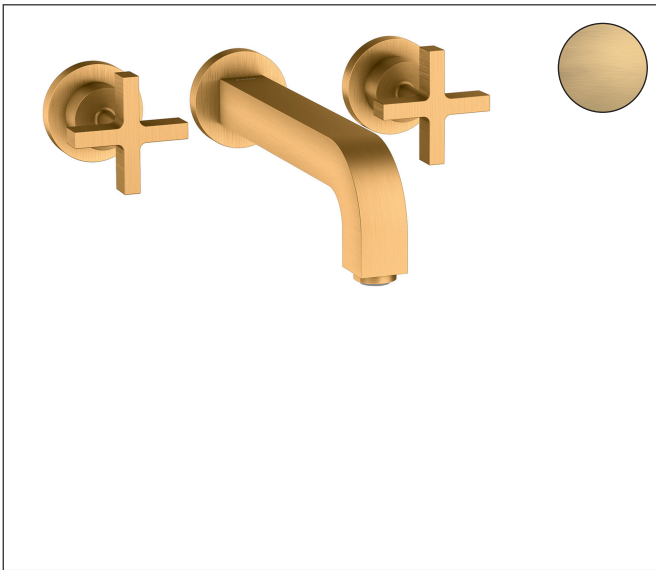

Brand AXOR  
 Art. Name **AXOR Citterio** Wall-Mounted Widespread Faucet Trim with Cross Handles, 1.2 GPM  
 Art. Nr. 39143251  
 Surface Brushed Gold Optic  
 Pos. 1

## Product Picture

## Features

- handle design: cross handle
- Spray pattern: Aerated spray
- Maximum flow rate: 1.2 GPM
- 90-degree ceramic valves