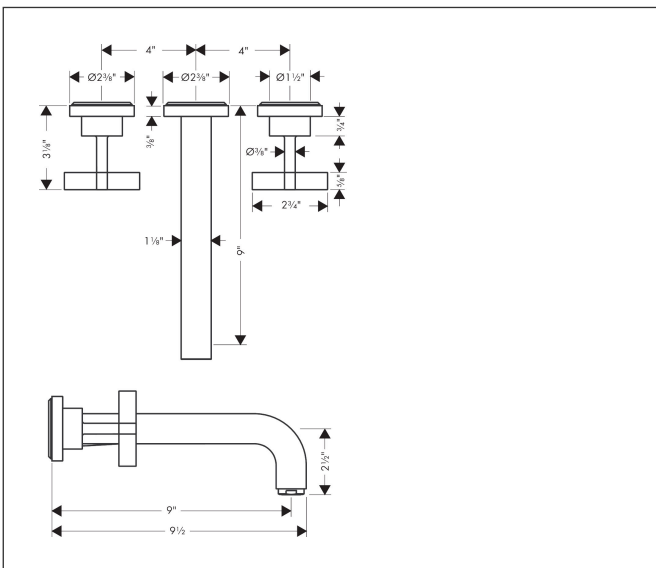

Drawing

Technology

Certificates/approvals