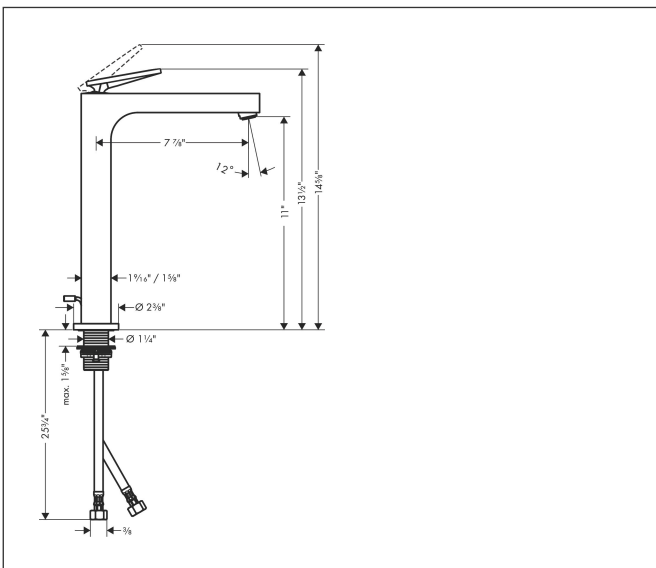

Brand AXOR
 Art. Name **AXOR Citterio** Single-Hole Faucet 280- Rhombic Cut, 1.2 GPM, without Pop-up Drain
 Art. Nr. 39151251
 Surface Brushed Gold Optic
 Pos. 1

Product Picture

Features

- Handle design: lever handle
- Spray pattern: Aerated spray
- Maximum flow rate (at 3 bar): 4.5 l/min
- Ceramic cartridge

Drawing

Technology