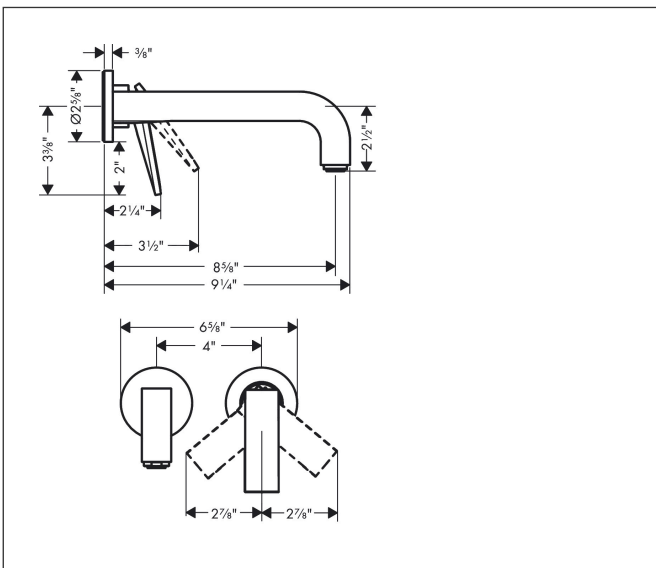

Brand AXOR
Art. Name **AXOR Citterio** Wall-Mounted Single-Handle Faucet Trim- Rhombic Cut, 1.2 GPM, without Pop-up Drain
Art. Nr. 39181821
Surface Brushed Nickel
Pos. 1

Product Picture

Features

- Handle design: lever handle
- Spray pattern: Aerated spray
- Maximum flow rate (at 3 bar): 4.5 l/min
- Ceramic cartridge

Drawing

Technology