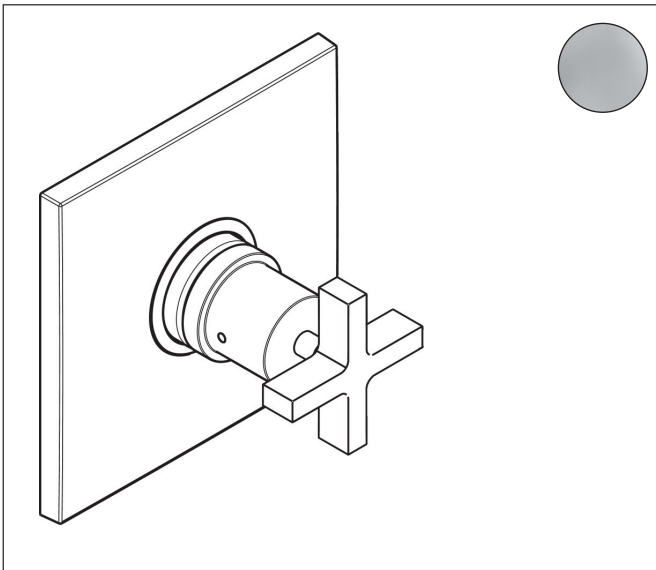

Brand AXOR
Art. Name **AXOR Citterio** Pressure Balance Trim with Cross Handle
Art. Nr. 39416001
Surface Chrome
Pos. 1

Product Picture

Features

- Temperature and volume control for 1 outlet
- Maximum flow rate at 60 psi: 5.44 GPM
- Connection type: rough