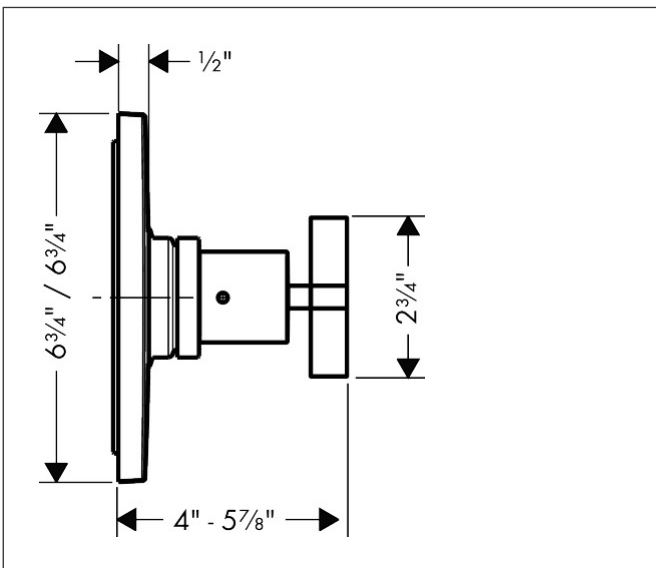

Drawing

Certificates/approvals