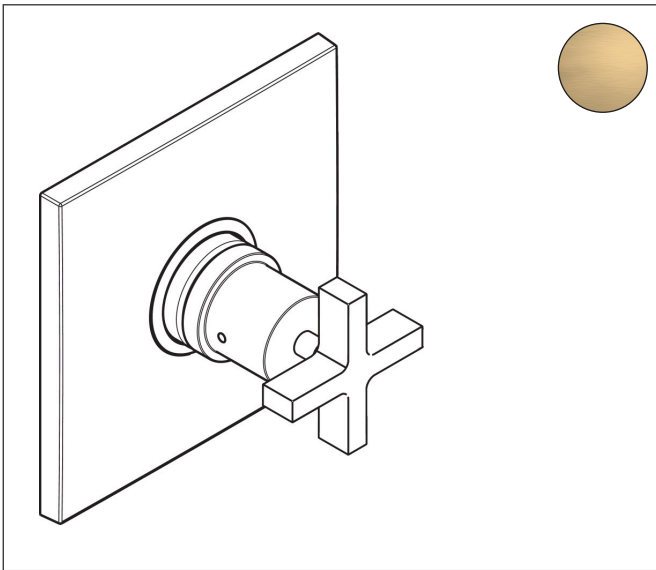

Brand AXOR  
Art. Name **AXOR Citterio** Pressure Balance Trim with Cross Handle  
Art. Nr. 39416251  
Surface Brushed Gold Optic  
Pos. 1

## Product Picture

## Features

- Temperature and volume control for 1 outlet
- Maximum flow rate at 60 psi: 5.44 GPM
- Connection type: rough