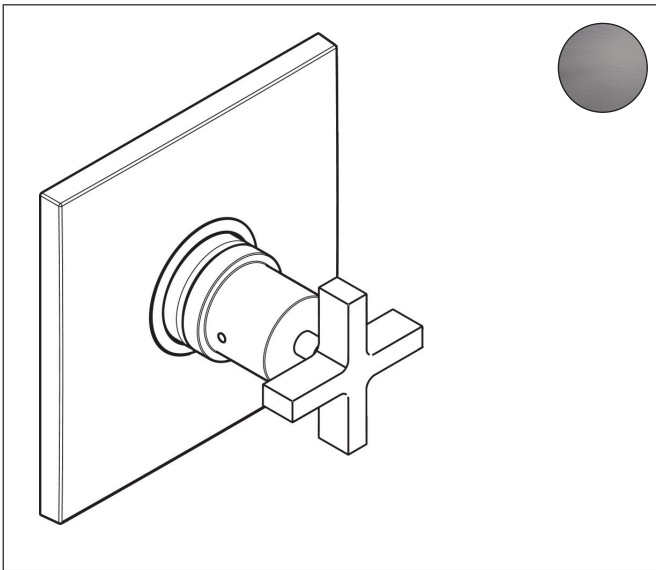

Brand AXOR  
Art. Name **AXOR Citterio** Pressure Balance Trim with Cross Handle  
Art. Nr. 39416341  
Surface Brushed Black Chrome  
Pos. 1

## Product Picture

## Features

- Temperature and volume control for 1 outlet
- Maximum flow rate at 60 psi: 5.44 GPM
- Connection type: rough