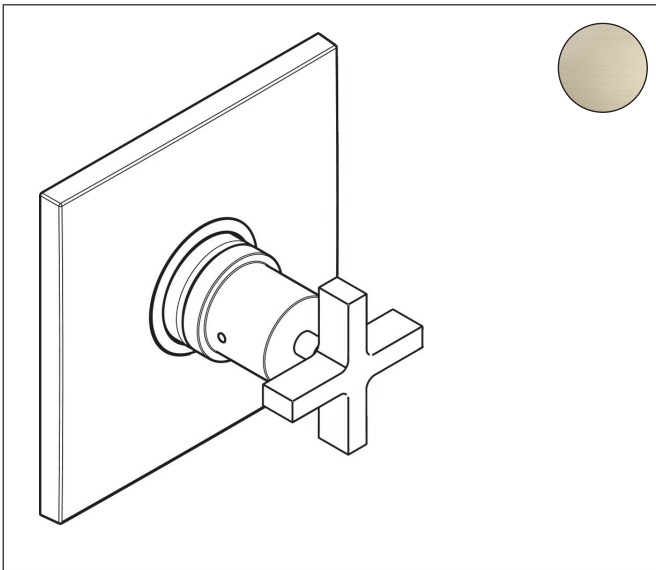

Brand AXOR
Art. Name **AXOR Citterio** Pressure Balance Trim with Cross Handle
Art. Nr. 39416821
Surface Brushed Nickel
Pos. 1

Product Picture

Features

- Temperature and volume control for 1 outlet
- Maximum flow rate at 60 psi: 5.44 GPM
- Connection type: rough