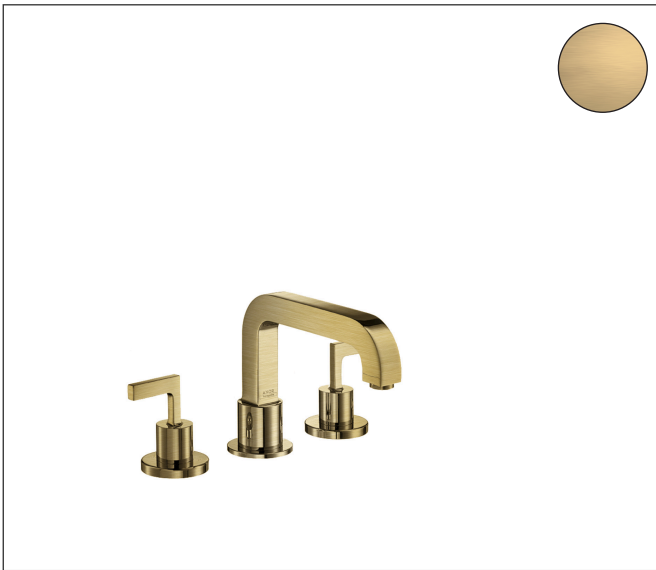

Brand AXOR  
Art. Name **AXOR Citterio** 3-Hole Roman Tub Set Trim- Lever Handles  
Art. Nr. 39431251  
Surface Brushed Gold Optic  
Pos. 1

## Product Picture

## Features

- Maximum flow rate: 7.82 GPM
- 90-degree ceramic valves