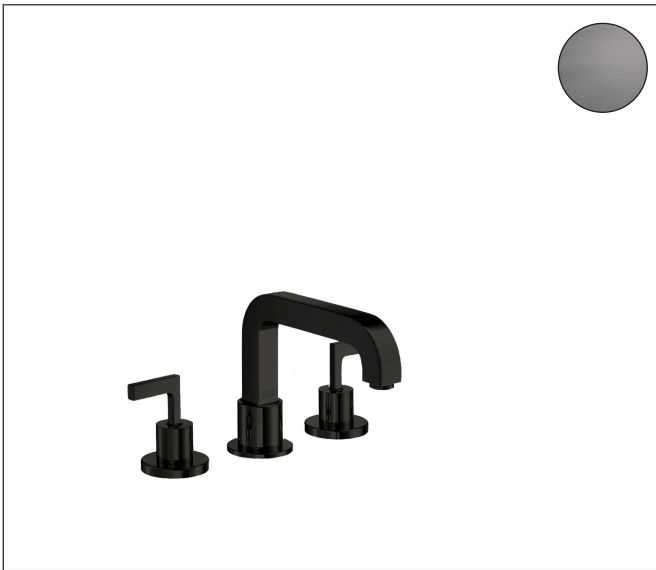

Brand AXOR  
Art. Name **AXOR Citterio** 3-Hole Roman Tub Set Trim- Lever Handles  
Art. Nr. 39431341  
Surface Brushed Black Chrome  
Pos. 1

## Product Picture

## Features

- Maximum flow rate: 7.82 GPM
- 90-degree ceramic valves