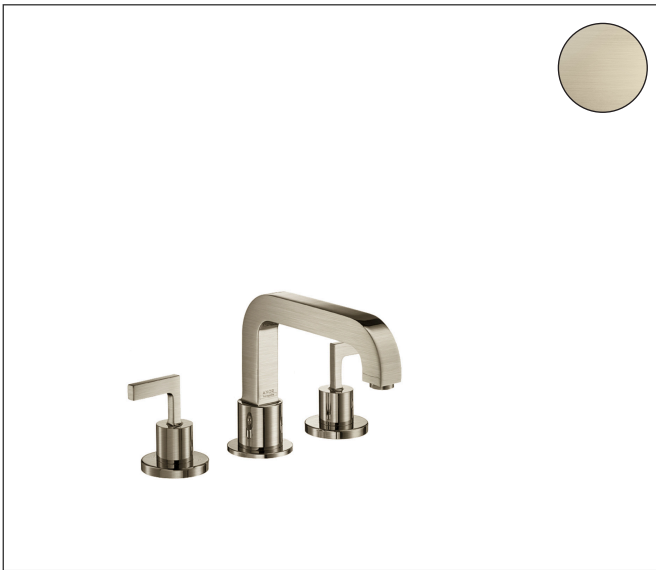

Brand AXOR
Art. Name **AXOR Citterio** 3-Hole Roman Tub Set Trim- Lever Handles
Art. Nr. 39431821
Surface Brushed Nickel
Pos. 1

Product Picture

Features

- Maximum flow rate: 7.82 GPM
- 90-degree ceramic valves