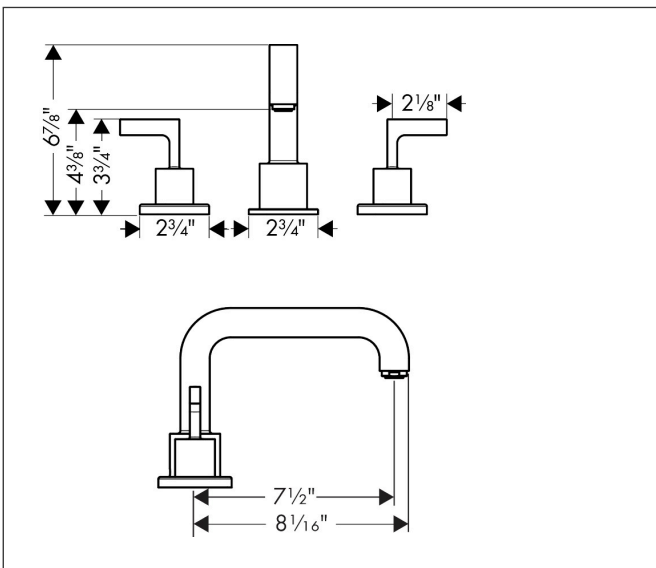

Drawing

Certificates/approvals