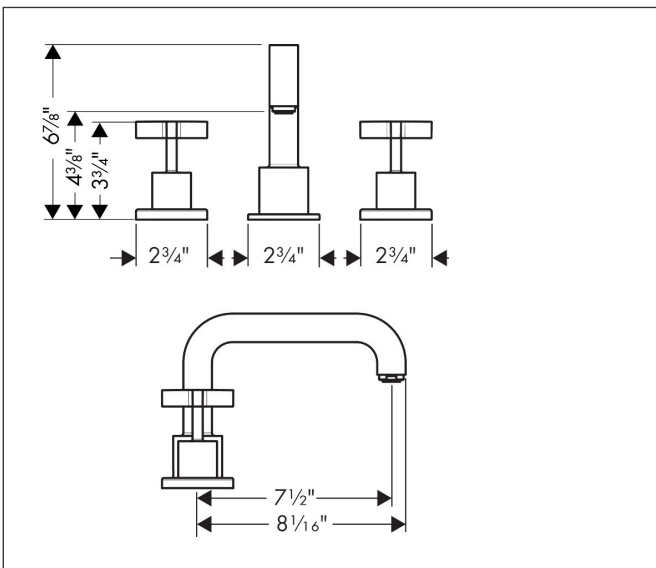

Brand AXOR
Art. Name **AXOR Citterio** 3-Hole Roman Tub Set Trim- Cross Handles
Art. Nr. 39436251
Surface Brushed Gold Optic
Pos. 1

Product Picture

Features

- Maximum flow rate: 5 GPM

Drawing

Certificates/approvals