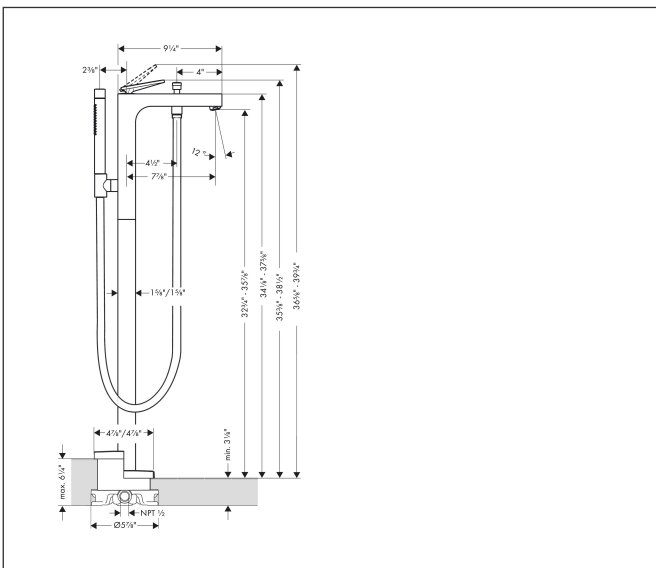

Brand AXOR
 Art. Name **AXOR Citterio** Freestanding Tub Filler Trim with 1.75 GPM Handshower
 Art. Nr. 39440341
 Surface Brushed Black Chrome
 Pos. 1

Product Picture

Features

- Consists of: Freestanding tub filler, Baton handshower, shower hose, shower holder
- Spray type faucet: Aerated spray
- Spray type handshower: Rain, IntenseRain
- Maximum flow rate (at 3 bar): 22 l/min
- Flow rate of handshower (at 3 bar): 6.3 l/min
- Ceramic cartridge
- Diverter with automatic resetting
- Non-return valve

Drawing

Technology

Spray Types