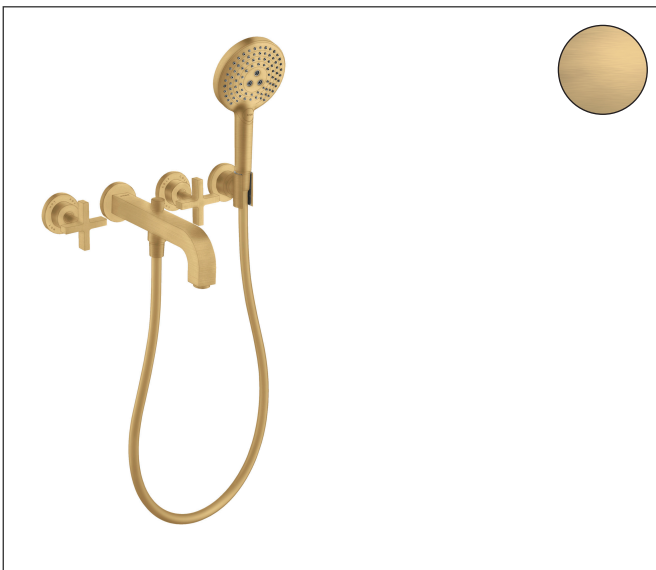

Brand AXOR
 Art. Name **AXOR Citterio** 3-Hole Wall-Mounted Tub Trim with Handshower, 1.75 GPM- Cross Handles
 Art. Nr. 39447251
 Surface Brushed Gold Optic
 Pos. 1

Product Picture

Features

- Spray type faucet: Aerated spray
- Spray type handshower: Rain, RainAir, Whirl
- Maximum flow rate: 5 GPM
- Flow rate of handshower: 1.75 GPM
- integrated backflow prevention