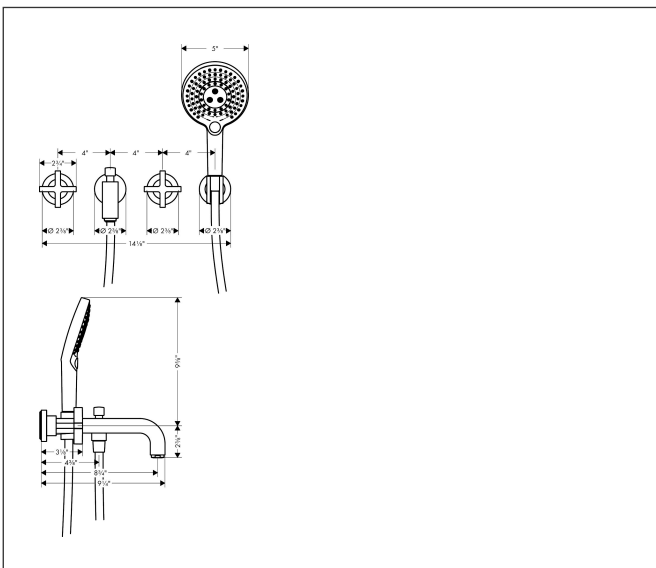

Drawing

Spray Types

Certificates/approvals