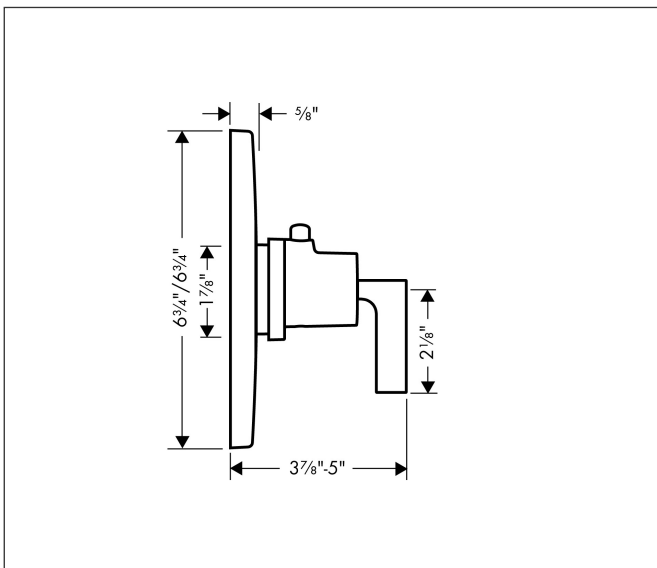

Brand AXOR
Art. Name **AXOR Citterio** Thermostatic Trim with Lever Handle
Art. Nr. 39711001
Surface Chrome
Pos. 1

Product Picture

Features

- Thermostat cartridge
- Maximum flow rate (at 3 bar): 22.7 l/min
- Safety stop at 40°C

Drawing

Brand AXOR
Art. Name **AXOR Citterio** Thermostatic Trim with Lever Handle
Art. Nr. 39711001
Surface Chrome
Pos. 1

Spare Parts Drawings for build year: >08/23

Brand AXOR
 Art. Name **AXOR Citterio** Thermostatic Trim with Lever Handle
 Art. Nr. 39711001
 Surface Chrome
 Pos. 1

Spare parts list for build year: >08/23

Pos.	Description	Article number
1	set of non return valves DW 15	97350000
2	O-ring 16x2	98133000
3	set of screws	96525000
4	holder for escutcheon	98793000
5	set of fixing screws	96454000
6	sleeve	97439000
7	O-ring 48x5	98174000
8	escutcheon 170 / 170 mm	96749000
9	adapter for handle	96435000
10	handle for thermostat	39391001
11	thermostat cartridge	98282001
12	O-ring 26x2	98147000
13	O-ring 34x2	98383000
14	O-ring 25x1,5	98146000
15	O-ring 25x2,5	92146000
16	O-ring 38x2,5	98198000
a	extension 25 mm	13595000
b	extension 22 mm	97407000