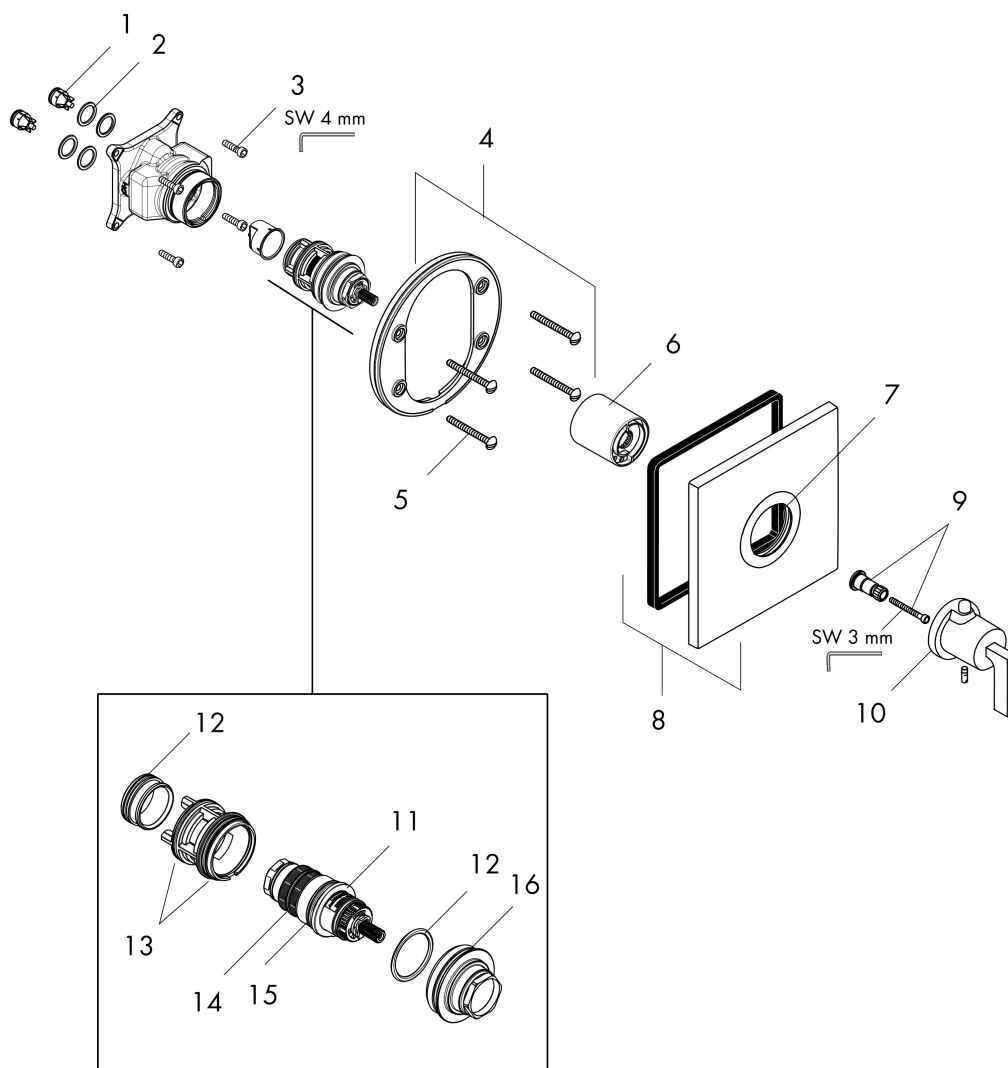

Brand AXOR
Art. Name **AXOR Citterio** Thermostatic Trim with Lever Handle
Art. Nr. 39711001
Surface Chrome
Pos. 1

Product Picture

Features

- Thermostat cartridge
- Maximum flow rate (at 3 bar): 22.7 l/min
- Safety stop at 40°C

Drawing

Brand AXOR
Art. Name **AXOR Citterio** Thermostatic Trim with Lever Handle
Art. Nr. 39711001
Surface Chrome
Pos. 1

Spare Parts Drawings for build year: >08/23

Brand AXOR
 Art. Name **AXOR Citterio** Thermostatic Trim with Lever Handle
 Art. Nr. 39711001
 Surface Chrome
 Pos. 1

Spare parts list for build year: >08/23

Pos.	Description	Article number
1	set of non return valves DW 15	97350000
2	O-ring 16x2	98133000
3	set of screws	96525000
4	holder for escutcheon	98793000
5	set of fixing screws	96454000
6	sleeve	97439000
7	O-ring 48x5	98174000
8	escutcheon 170 / 170 mm	96749000
9	adapter for handle	96435000
10	handle for thermostat	39391001
11	thermostat cartridge	98282001
12	O-ring 26x2	98147000
13	O-ring 34x2	98383000
14	O-ring 25x1,5	98146000
15	O-ring 25x2,5	92146000
16	O-ring 38x2,5	98198000
a	extension 25 mm	13595000
b	extension 22 mm	97407000