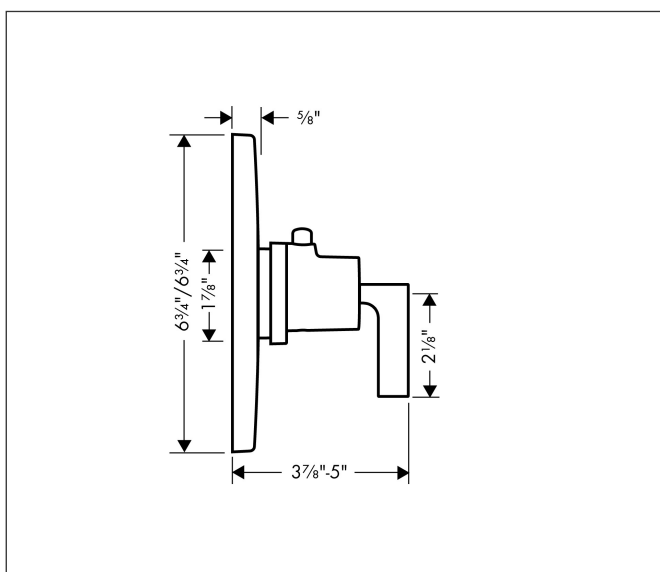

Brand AXOR
Art. Name **AXOR Citterio** Thermostatic Trim with Lever Handle
Art. Nr. 39711821
Surface Brushed Nickel
Pos. 1

Product Picture

Features

- Thermostat cartridge
- Maximum flow rate (at 3 bar): 22.7 l/min
- Safety stop at 40°C

Drawing

Brand AXOR
Art. Name **AXOR Citterio** Thermostatic Trim with Lever Handle
Art. Nr. 39711821
Surface Brushed Nickel
Pos. 1

Spare Parts Drawings for build year: >08/23

Brand AXOR
 Art. Name **AXOR Citterio** Thermostatic Trim with Lever Handle
 Art. Nr. 39711821
 Surface Brushed Nickel
 Pos. 1

Spare parts list for build year: >08/23

Pos.	Description	Article number
1	set of non return valves DW 15	97350000
2	O-ring 16x2	98133000
3	set of screws	96525000
4	holder for escutcheon	98793000
5	set of fixing screws	96454000
6	sleeve	97439820
7	O-ring 48x5	98174000
8	escutcheon 170 / 170 mm	96749820
9	adapter for handle	96435000
10	handle for thermostat	39391821
11	thermostat cartridge	98282000
12	O-ring 26x2	98147000
13	O-ring 34x2	98383000
14	O-ring 25x1,5	98146000
15	O-ring 25x2,5	92146000
16	O-ring 38x2,5	98198000
a	extension 25 mm	13595000
b	extension 22 mm	97407820