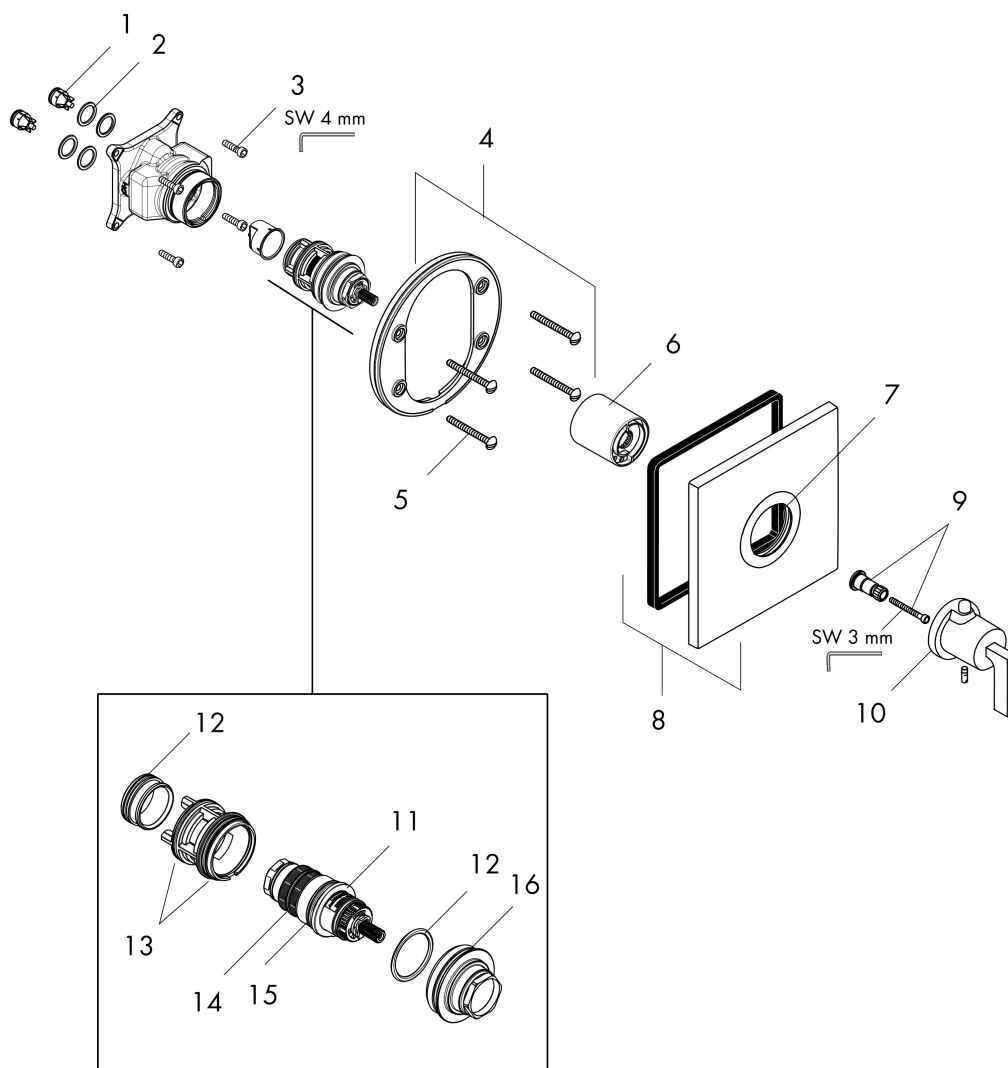

Brand AXOR
Art. Name **AXOR Citterio** Thermostatic Trim with Lever Handle
Art. Nr. 39711821
Surface Brushed Nickel
Pos. 1

Product Picture

Features

- Thermostat cartridge
- Maximum flow rate (at 3 bar): 22.7 l/min
- Safety stop at 40°C

Drawing

Brand AXOR
Art. Name **AXOR Citterio** Thermostatic Trim with Lever Handle
Art. Nr. 39711821
Surface Brushed Nickel
Pos. 1

Spare Parts Drawings for build year: >08/23

Brand AXOR
 Art. Name **AXOR Citterio** Thermostatic Trim with Lever Handle
 Art. Nr. 39711821
 Surface Brushed Nickel
 Pos. 1

Spare parts list for build year: >08/23

Pos.	Description	Article number
1	set of non return valves DW 15	97350000
2	O-ring 16x2	98133000
3	set of screws	96525000
4	holder for escutcheon	98793000
5	set of fixing screws	96454000
6	sleeve	97439820
7	O-ring 48x5	98174000
8	escutcheon 170 / 170 mm	96749820
9	adapter for handle	96435000
10	handle for thermostat	39391821
11	thermostat cartridge	98282000
12	O-ring 26x2	98147000
13	O-ring 34x2	98383000
14	O-ring 25x1,5	98146000
15	O-ring 25x2,5	92146000
16	O-ring 38x2,5	98198000
a	extension 25 mm	13595000
b	extension 22 mm	97407820