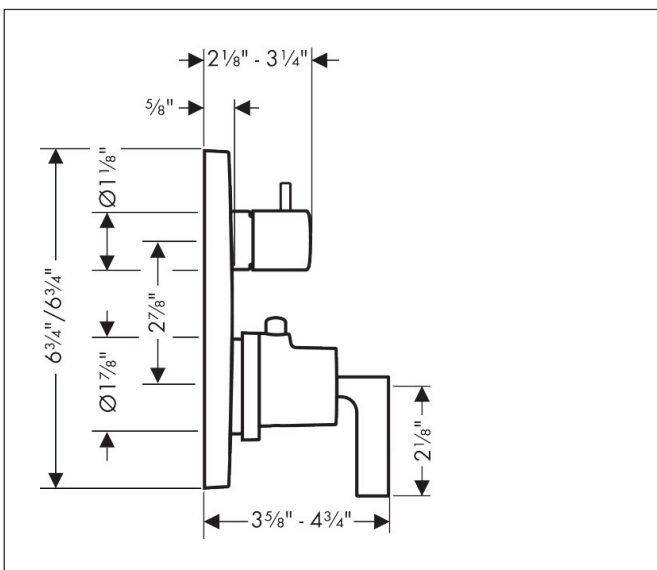

Brand	AXOR
Art. Name	AXOR Citterio Thermostatic Trim with Volume Control and Diverter, Lever Handle
Art. Nr.	39720001
Surface	Chrome
Pos.	1

Product Picture

Features

- Volume control and diverter for 2 functions
- Thermostat cartridge, shut-off / diverter valve
- Maximum flow rate (at 3 bar): 22.3 l/min
- Safety stop at 40°C

Drawing

Technology

Brand	AXOR
Art. Name	AXOR Citterio Thermostatic Trim with Volume Control and Diverter, Lever Handle
Art. Nr.	39720001
Surface	Chrome
Pos.	1

Spare Parts Drawings for build year: >10/13

Brand AXOR
 Art. Name **AXOR Citterio** Thermostatic Trim with Volume Control and Diverter, Lever Handle
 Art. Nr. 39720001
 Surface Chrome
 Pos. 1

Spare parts list for build year: >10/13

Pos.	Description	Article number
1	handle for thermostat	39994000
2	hollow set screw M5x10	97672000
3	handle	96520000
4	hollow set screw M4x8	97669000
5	adapter for handle	96435000
6	adapter for handle	96451000
7	escutcheon	97926000
8	O-Ring 48x3	95508000
9	O-ring 29x3	98371000
10	sleeve	96439000
11	sleeve	95253000
12	set of fixing screws	96454000
13	holder for escutcheon	98793000
14	thermostat cartridge	94282000
15	sealing set	95037000
16	shut off unit with selector	98283000
17	set of screws	96525000
18	installation unit cpl.	92592000
19	O-ring 16x2	98133000
20	set of non return valves DW 15	97350000
21	noise reduction	94073000
22	extension 22 mm	97407000
23	set of fixing screws	97747000
24	extension 25 mm	13595000
a	seal	95885000
b	pushbutton red	97212000