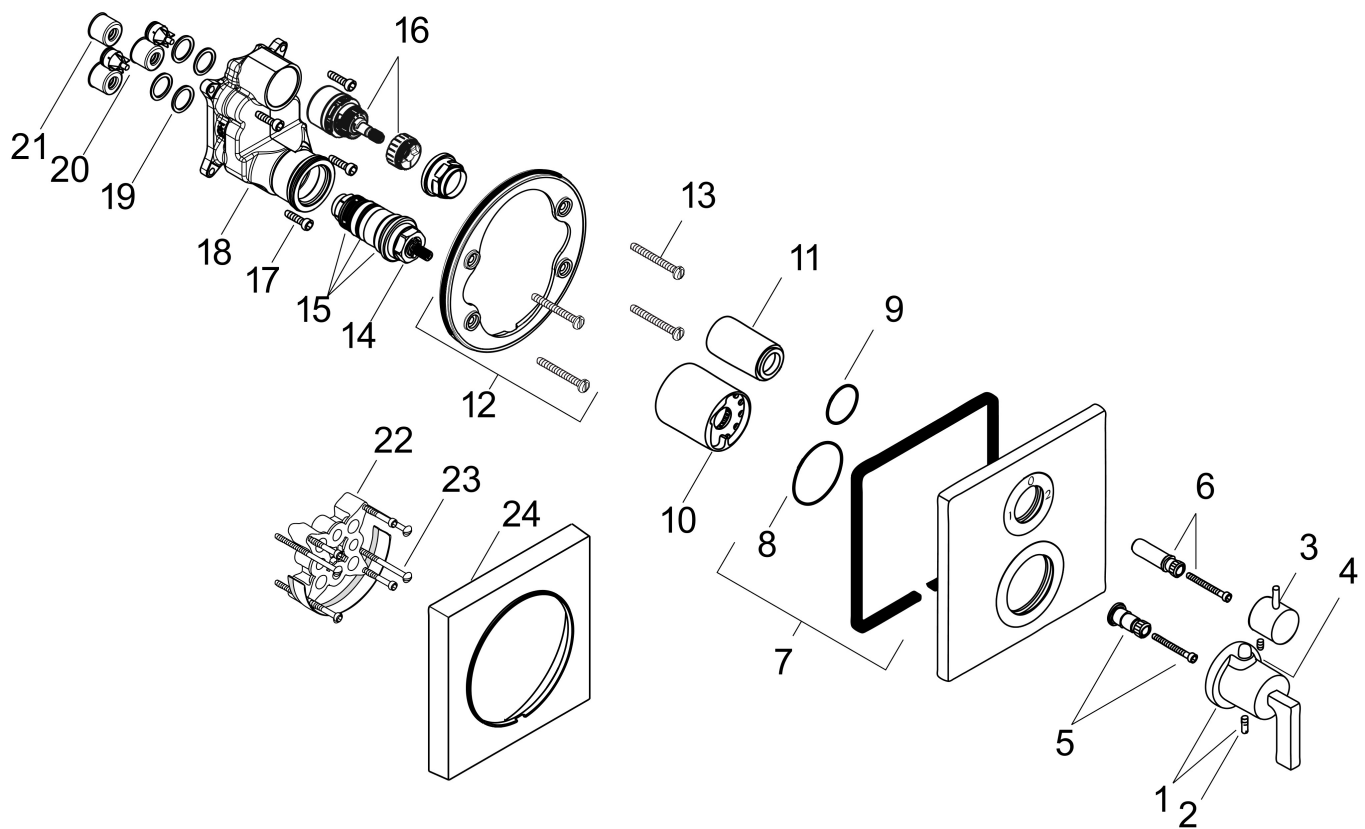

Brand	AXOR
Art. Name	AXOR Citterio Thermostatic Trim with Volume Control and Diverter, Lever Handle
Art. Nr.	39720001
Surface	Chrome
Pos.	1

Product Picture

Features

- Volume control and diverter for 2 functions
- Thermostat cartridge, shut-off / diverter valve
- Maximum flow rate (at 3 bar): 22.3 l/min
- Safety stop at 40°C

Drawing

Technology

Brand	AXOR
Art. Name	AXOR Citterio Thermostatic Trim with Volume Control and Diverter, Lever Handle
Art. Nr.	39720001
Surface	Chrome
Pos.	1

Spare Parts Drawings for build year: >10/13

Brand AXOR
 Art. Name **AXOR Citterio** Thermostatic Trim with Volume Control and Diverter, Lever Handle
 Art. Nr. 39720001
 Surface Chrome
 Pos. 1

Spare parts list for build year: >10/13

Pos.	Description	Article number
1	handle for thermostat	39994000
2	hollow set screw M5x10	97672000
3	handle	96520000
4	hollow set screw M4x8	97669000
5	adapter for handle	96435000
6	adapter for handle	96451000
7	escutcheon	97926000
8	O-Ring 48x3	95508000
9	O-ring 29x3	98371000
10	sleeve	96439000
11	sleeve	95253000
12	set of fixing screws	96454000
13	holder for escutcheon	98793000
14	thermostat cartridge	94282000
15	sealing set	95037000
16	shut off unit with selector	98283000
17	set of screws	96525000
18	installation unit cpl.	92592000
19	O-ring 16x2	98133000
20	set of non return valves DW 15	97350000
21	noise reduction	94073000
22	extension 22 mm	97407000
23	set of fixing screws	97747000
24	extension 25 mm	13595000
a	seal	95885000
b	pushbutton red	97212000