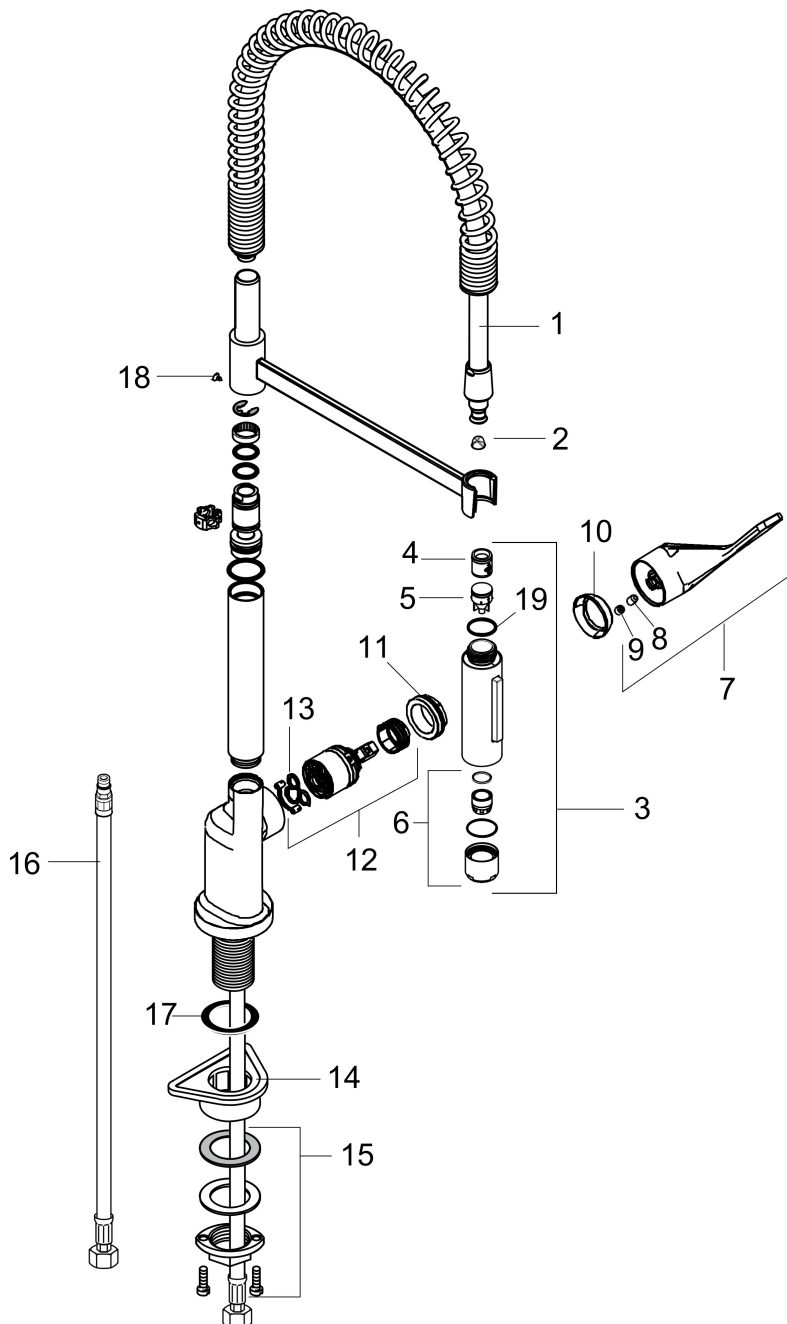

Brand AXOR
 Art. Name **AXOR Citterio** Semi-Pro Kitchen Faucet 2-Spray, 1.75 GPM
 Art. Nr. 39840001
 Surface Chrome
 Pos. 1

Product Picture

Features

- Swivel range 360°
- Laminar spray, shower spray
- Lockable shower spray, spray return through pressing spray diverter
- Deck-mounted
- Maximum flow rate (at 3 bar): 6.6 l/min
- Ceramic cartridge
- G 3/8 hose connections
- Integrated non-return valve
- Single handle kitchen faucet, connection hoses, fixation set, installation manual

Drawing

Technology

Spray Types

Brand AXOR
Art. Name **AXOR Citterio** Semi-Pro Kitchen Faucet 2-Spray, 1.75 GPM
Art. Nr. 39840001
Surface Chrome
Pos. 1

Spare Parts Drawings for build year: >11/15

Brand AXOR
 Art. Name **AXOR Citterio** Semi-Pro Kitchen Faucet 2-Spray, 1.75 GPM
 Art. Nr. 39840001
 Surface Chrome
 Pos. 1

Spare parts list for build year: >11/15

Pos.	Description	Article number
1	shower hose	97475000
2	filter	97735000
3	handspray	95908000
4	non return valve	93218000
5	set of non return valves DW 15	97350000
6	aerator laminar M22x1 (15 l/min)	95909000
7	handle	39891000
8	hollow set screw M6x10 DIN 916	96029000
9	screw cover	96338000
10	flange	98603000
11	nut	96461000
12	cartridge, assy	92730000
13	seal	95008000
14	support	97523000
15	fixing set (Ø 34)	95049000
16	connection hose 35½" M8x0,75 3/8"	96316001
17	sealing washer	97825000
18	screw	97662000