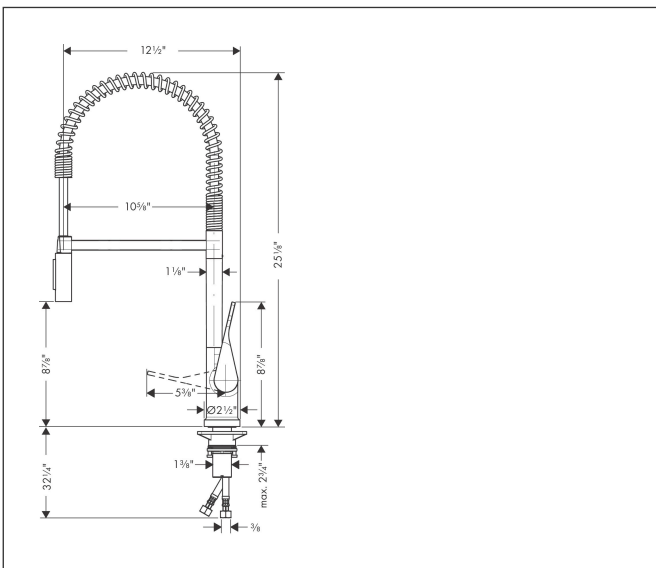

Brand AXOR
 Art. Name **AXOR Citterio** Semi-Pro Kitchen Faucet 2-Spray, 1.75 GPM
 Art. Nr. 39840001
 Surface Chrome
 Pos. 1

Product Picture

Features

- Swivel range 360°
- Laminar spray, shower spray
- Lockable shower spray, spray return through pressing spray diverter
- Deck-mounted
- Maximum flow rate (at 3 bar): 6.6 l/min
- Ceramic cartridge
- G 3/8 hose connections
- Integrated non-return valve
- Single handle kitchen faucet, connection hoses, fixation set, installation manual

Drawing

Technology

Spray Types

Brand AXOR
Art. Name **AXOR Citterio** Semi-Pro Kitchen Faucet 2-Spray, 1.75 GPM
Art. Nr. 39840001
Surface Chrome
Pos. 1

Spare Parts Drawings for build year: >11/15

Brand AXOR
 Art. Name **AXOR Citterio** Semi-Pro Kitchen Faucet 2-Spray, 1.75 GPM
 Art. Nr. 39840001
 Surface Chrome
 Pos. 1

Spare parts list for build year: >11/15

Pos.	Description	Article number
1	shower hose	97475000
2	filter	97735000
3	handspray	95908000
4	non return valve	93218000
5	set of non return valves DW 15	97350000
6	aerator laminar M22x1 (15 l/min)	95909000
7	handle	39891000
8	hollow set screw M6x10 DIN 916	96029000
9	screw cover	96338000
10	flange	98603000
11	nut	96461000
12	cartridge, assy	92730000
13	seal	95008000
14	support	97523000
15	fixing set (Ø 34)	95049000
16	connection hose 35½" M8x0,75 3/8"	96316001
17	sealing washer	97825000
18	screw	97662000