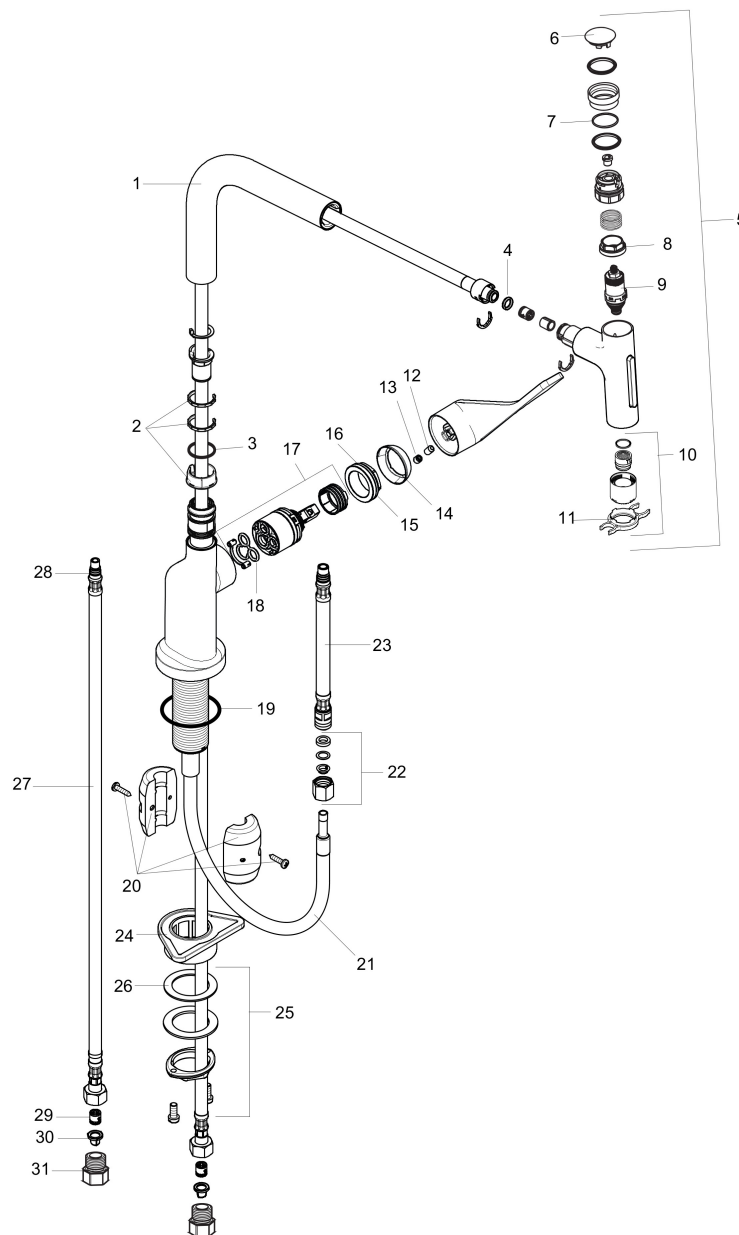

Brand	AXOR
Art. Name	AXOR Citterio Kitchen Faucet Select 2-Spray Pull-Out, 1.75 GPM
Art. Nr.	39863001
Surface	Chrome
Pos.	1

Product Picture

Drawing

Features

- Swivel range adjustable in 2 steps to 110° or 150°
- Laminar spray, shower spray
- Lockable shower spray, spray returns through pressing spray diverter and spray returns automatically through handle closing
- Select button for a comfortable start/stop of the water flow
- MagFit magnetic shower holder
- Deck-mounted
- Maximum flow rate (at 3 bar): 6.6 l/min
- Ceramic cartridge
- 3/8" compression
- Integrated non-return valve
- Extension length up to 50 cm
- Single handle kitchen faucet, connection hoses, fixation set, installation manual

Technology

Spray Types

Brand AXOR
Art. Name **AXOR Citterio** Kitchen Faucet Select 2-Spray Pull-Out, 1.75 GPM
Art. Nr. 39863001
Surface Chrome
Pos. 1

Spare Parts Drawings for build year: >07/19

Brand AXOR
 Art. Name **AXOR Citterio** Kitchen Faucet Select 2-Spray Pull-Out, 1.75 GPM
 Art. Nr. 39863001
 Surface Chrome
 Pos. 1

Spare parts list for build year: >07/19

Pos.	Description	Article number
1	spout cpl.	92583000
2	set of lever collars	98365000
3	O-ring 21x2,5	98211000
4	O-ring 8x2	98112000
5	handspray	93410001
6	cover	92566000
7	O-Ring 14x1,5	98201000
8	nut	92567000
9	shut off unit	98463000
10	spray former	93342000
11	service tool	95910000
12	hollow set screw M6x10 DIN 916	96029000
13	screw cover	96338000
14	flange	98603000
15	nut	96461000
16	O-Ring 32x2	98193000
17	cartridge, assy	92730000
18	seal	95008000
19	O-ring 40x3	92634000
20	weight	92500000
21	hose 1,50 m	92569000
22	squeezing connection	96099000
23	connection hose 600 mm M10x1	92568000
24	support	97523000
25	fixing set (Ø 34)	95049000
26	lever collar	97548000
27	connection hose 900 mm M8x0,75 G3/8	95372000
28	O-ring 7x1,5	98422000
29	non return valve DW 10	96456000
30	filter packing	95291000
31	adapter for connection hose	88802000