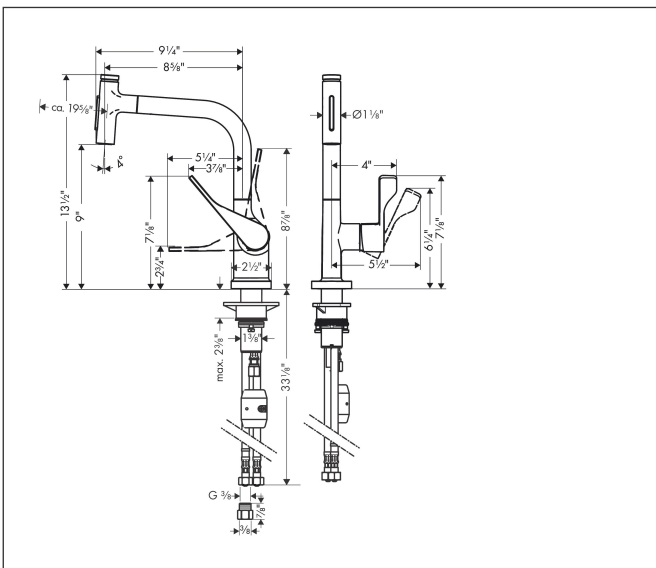

Brand	AXOR
Art. Name	AXOR Citterio Kitchen Faucet Select 2-Spray Pull-Out, 1.75 GPM
Art. Nr.	39863001
Surface	Chrome
Pos.	1

Product Picture

Drawing

Features

- Swivel range adjustable in 2 steps to 110° or 150°
- Laminar spray, shower spray
- Lockable shower spray, spray returns through pressing spray diverter and spray returns automatically through handle closing
- Select button for a comfortable start/stop of the water flow
- MagFit magnetic shower holder
- Deck-mounted
- Maximum flow rate (at 3 bar): 6.6 l/min
- Ceramic cartridge
- 3/8" compression
- Integrated non-return valve
- Extension length up to 50 cm
- Single handle kitchen faucet, connection hoses, fixation set, installation manual

Technology

Spray Types

Brand AXOR
Art. Name **AXOR Citterio** Kitchen Faucet Select 2-Spray Pull-Out, 1.75 GPM
Art. Nr. 39863001
Surface Chrome
Pos. 1

Spare Parts Drawings for build year: >07/19

Brand AXOR
 Art. Name **AXOR Citterio** Kitchen Faucet Select 2-Spray Pull-Out, 1.75 GPM
 Art. Nr. 39863001
 Surface Chrome
 Pos. 1

Spare parts list for build year: >07/19

Pos.	Description	Article number
1	spout cpl.	92583000
2	set of lever collars	98365000
3	O-ring 21x2,5	98211000
4	O-ring 8x2	98112000
5	handspray	93410001
6	cover	92566000
7	O-Ring 14x1,5	98201000
8	nut	92567000
9	shut off unit	98463000
10	spray former	93342000
11	service tool	95910000
12	hollow set screw M6x10 DIN 916	96029000
13	screw cover	96338000
14	flange	98603000
15	nut	96461000
16	O-Ring 32x2	98193000
17	cartridge, assy	92730000
18	seal	95008000
19	O-ring 40x3	92634000
20	weight	92500000
21	hose 1,50 m	92569000
22	squeezing connection	96099000
23	connection hose 600 mm M10x1	92568000
24	support	97523000
25	fixing set (Ø 34)	95049000
26	lever collar	97548000
27	connection hose 900 mm M8x0,75 G3/8	95372000
28	O-ring 7x1,5	98422000
29	non return valve DW 10	96456000
30	filter packing	95291000
31	adapter for connection hose	88802000