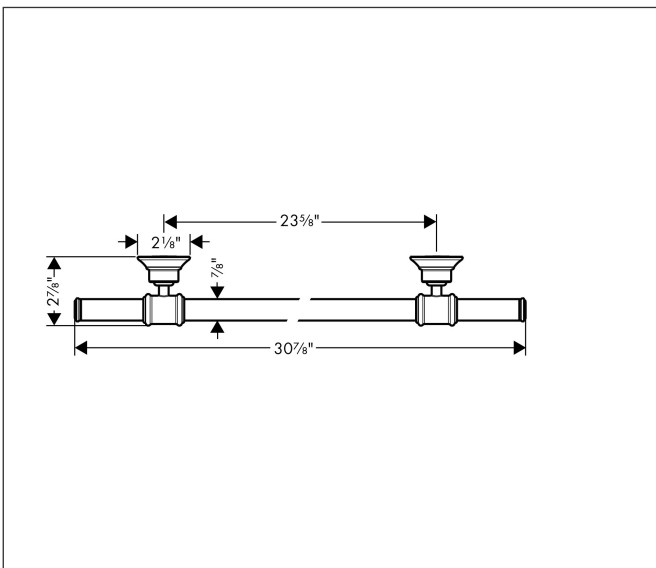

Brand AXOR
Art. Name **AXOR Montreux** Towel Bar 24"
Art. Nr. 42060000
Surface Chrome
Pos. 1

Product Picture

Features

- Wall-mounted
- Metal
- Metal holder
- With mounting material
- Diameter drill hole: 6 mm
- Concealed fastening

Drawing

Brand AXOR
Art. Name **AXOR Montreux** Towel Bar 24"
Art. Nr. 42060000
Surface Chrome
Pos. 1

Spare Parts Drawings for build year: >05/06

Brand AXOR
Art. Name **AXOR Montreux** Towel Bar 24"
Art. Nr. 42060000
Surface Chrome
Pos. 1

Spare parts list for build year: >05/06

Pos.	Description	Article number
1	mounting set	40915000
2	support element	96341000
3	pin	97546000