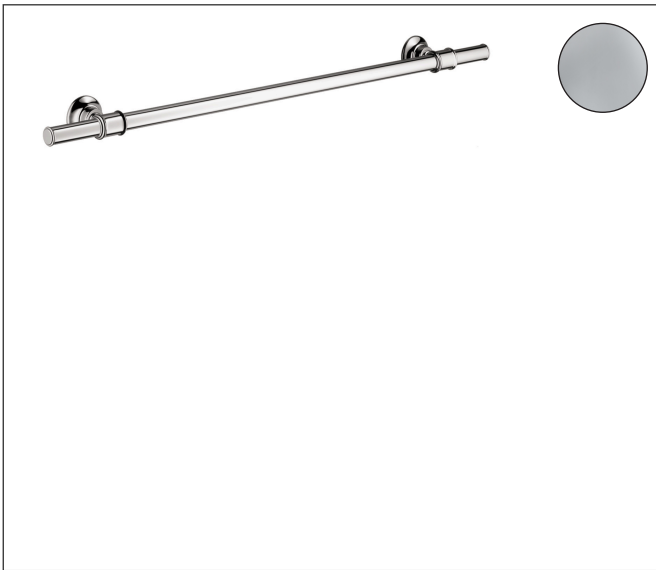

Brand AXOR
Art. Name **AXOR Montreux** Towel Bar 24"
Art. Nr. 42060000
Surface Chrome
Pos. 1

Product Picture

Features

- Wall-mounted
- Metal
- Metal holder
- With mounting material
- Diameter drill hole: 6 mm
- Concealed fastening

Drawing

Brand AXOR
Art. Name **AXOR Montreux** Towel Bar 24"
Art. Nr. 42060000
Surface Chrome
Pos. 1

Spare Parts Drawings for build year: >05/06

Brand AXOR
Art. Name **AXOR Montreux** Towel Bar 24"
Art. Nr. 42060000
Surface Chrome
Pos. 1

Spare parts list for build year: >05/06

Pos.	Description	Article number
1	mounting set	40915000
2	support element	96341000
3	pin	97546000