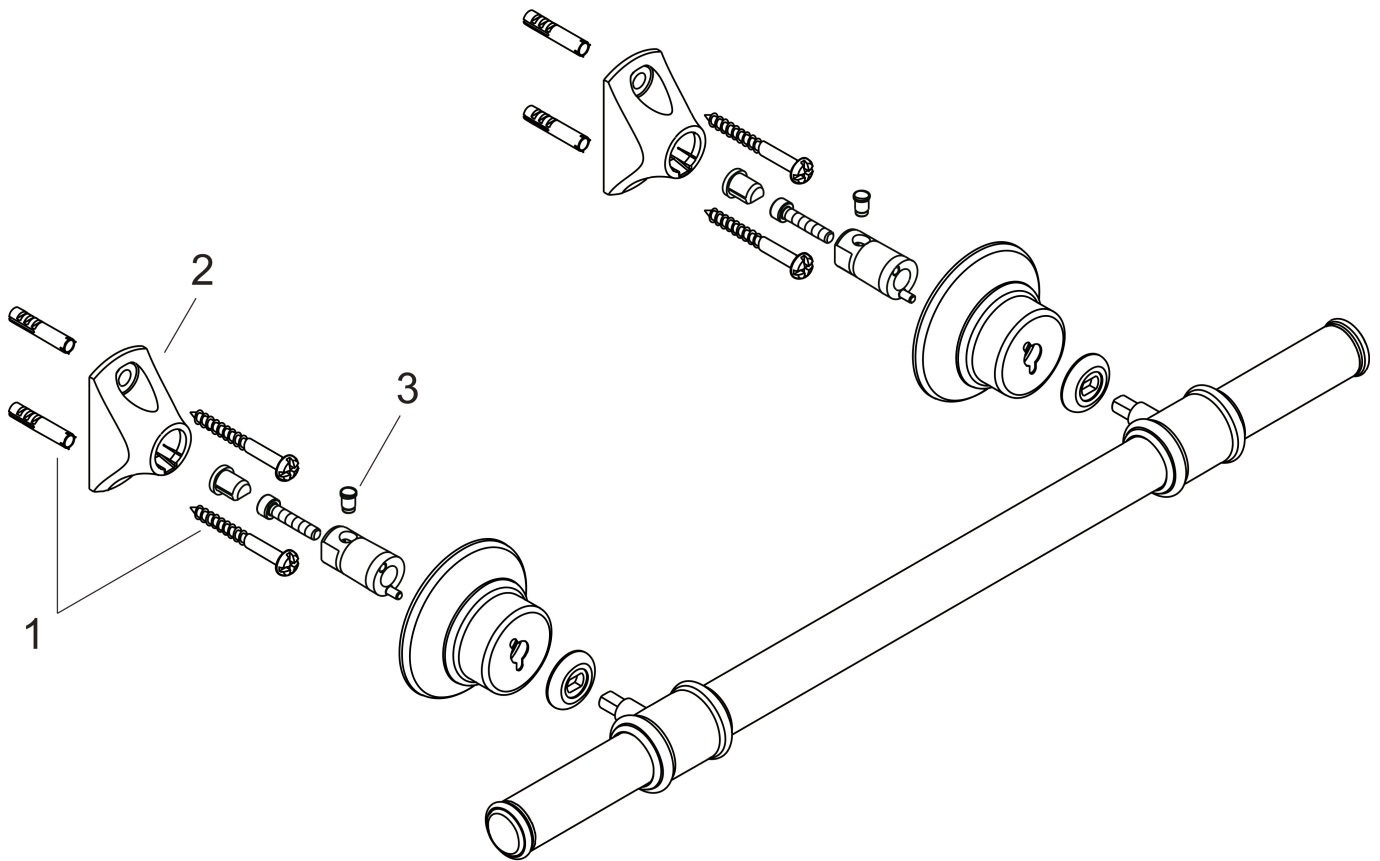

Brand AXOR
Art. Name **AXOR Montreux** Towel Bar 24"
Art. Nr. 42060000
Surface Chrome
Pos. 1

Product Picture

Features

- Wall-mounted
- Metal
- Metal holder
- With mounting material
- Diameter drill hole: 6 mm
- Concealed fastening

Drawing

Brand AXOR
Art. Name **AXOR Montreux** Towel Bar 24"
Art. Nr. 42060000
Surface Chrome
Pos. 1

Spare Parts Drawings for build year: >05/06

Brand AXOR
Art. Name **AXOR Montreux** Towel Bar 24"
Art. Nr. 42060000
Surface Chrome
Pos. 1

Spare parts list for build year: >05/06

Pos.	Description	Article number
1	mounting set	40915000
2	support element	96341000
3	pin	97546000