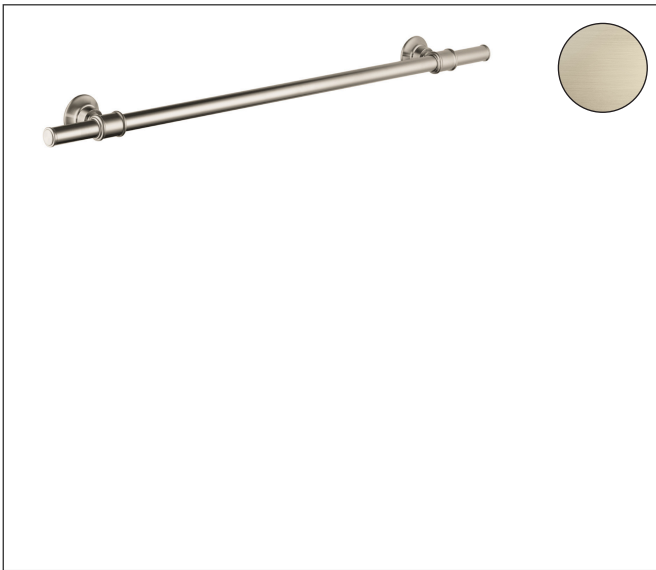

Brand AXOR  
Art. Name **AXOR Montreux** Towel Bar 24"  
Art. Nr. 42060820  
Surface Brushed Nickel  
Pos. 1

## Features

- Wall-mounted
- Metal
- Metal holder
- With mounting material
- Diameter drill hole: 6 mm
- Concealed fastening

## Drawing

Brand AXOR  
Art. Name **AXOR Montreux** Towel Bar 24"  
Art. Nr. 42060820  
Surface Brushed Nickel  
Pos. 1

---

## Spare Parts Drawings for build year: >05/06

Brand AXOR  
Art. Name **AXOR Montreux** Towel Bar 24"  
Art. Nr. 42060820  
Surface Brushed Nickel  
Pos. 1

---