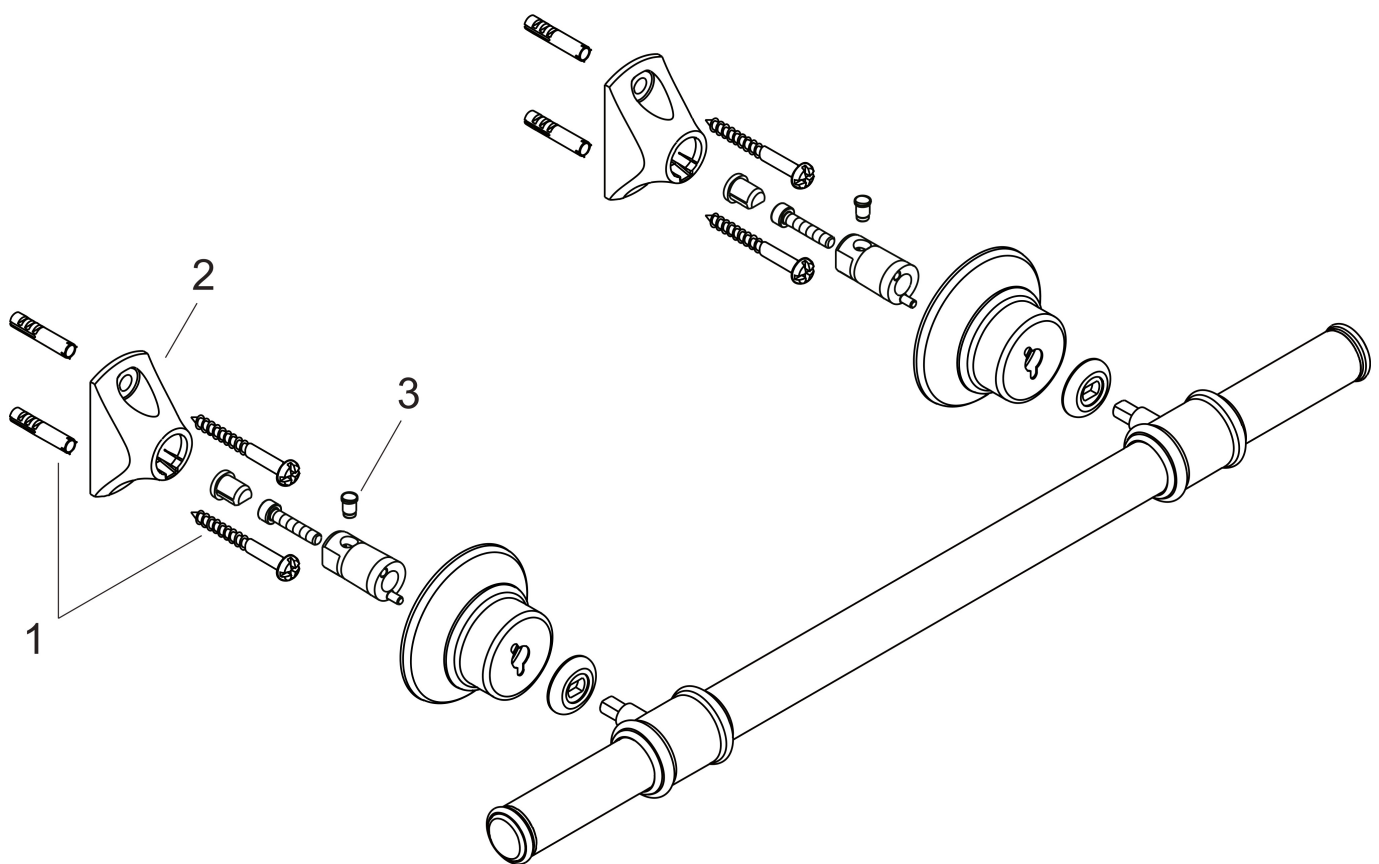

Brand AXOR  
Art. Name **AXOR Montreux** Towel Bar 24"  
Art. Nr. 42060820  
Surface Brushed Nickel  
Pos. 1

## Features

- Wall-mounted
- Metal
- Metal holder
- With mounting material
- Diameter drill hole: 6 mm
- Concealed fastening

## Drawing

Brand AXOR  
Art. Name **AXOR Montreux** Towel Bar 24"  
Art. Nr. 42060820  
Surface Brushed Nickel  
Pos. 1

---

## Spare Parts Drawings for build year: >05/06

Brand AXOR  
Art. Name **AXOR Montreux** Towel Bar 24"  
Art. Nr. 42060820  
Surface Brushed Nickel  
Pos. 1

---