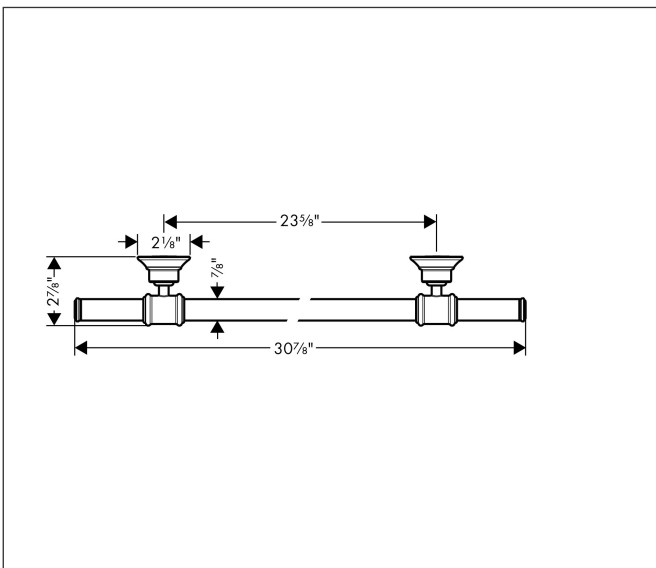

Brand AXOR  
Art. Name **AXOR Montreux** Towel Bar 24"  
Art. Nr. 42060820  
Surface Brushed Nickel  
Pos. 1

## Features

- Wall-mounted
- Metal
- Metal holder
- With mounting material
- Diameter drill hole: 6 mm
- Concealed fastening

## Drawing

Brand AXOR  
Art. Name **AXOR Montreux** Towel Bar 24"  
Art. Nr. 42060820  
Surface Brushed Nickel  
Pos. 1

---

## Spare Parts Drawings for build year: >05/06

Brand AXOR  
Art. Name **AXOR Montreux** Towel Bar 24"  
Art. Nr. 42060820  
Surface Brushed Nickel  
Pos. 1

---