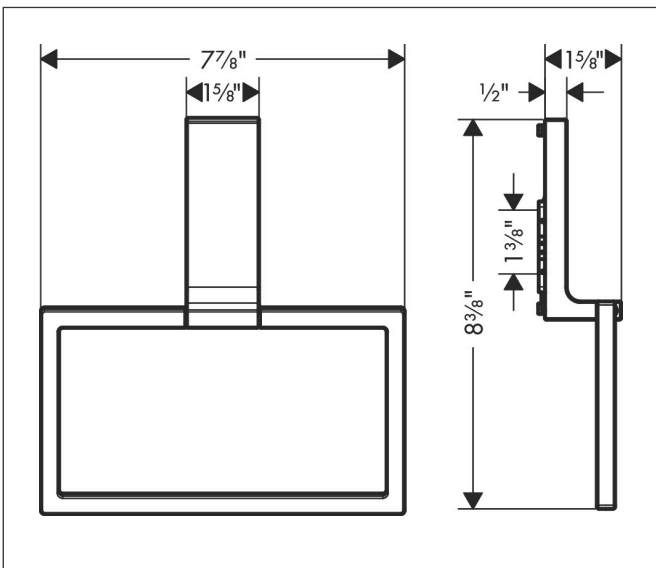

Brand AXOR
Art. Name **AXOR Universal Rectangular** Towel Ring
Art. Nr. 42623000
Surface Chrome
Pos. 1

Product Picture

Features

- Wall-mounted
- Metal
- Swivelling
- With mounting material
- Concealed fastening
- Drilling distance: 35 mm
- Diameter drill hole: 6 mm

Drawing

Brand AXOR
Art. Name **AXOR Universal Rectangular** Towel Ring
Art. Nr. 42623000
Surface Chrome
Pos. 1

Spare Parts Drawings for build year: >10/22

Brand AXOR
Art. Name **AXOR Universal Rectangular** Towel Ring
Art. Nr. 42623000
Surface Chrome
Pos. 1

Spare parts list for build year: >10/22

Pos.	Description	Article number
1	mounting set	96179000
2	support cpl.	94682000
3	excentric socket	97604000
4	hollow set screw M5x16	97666000