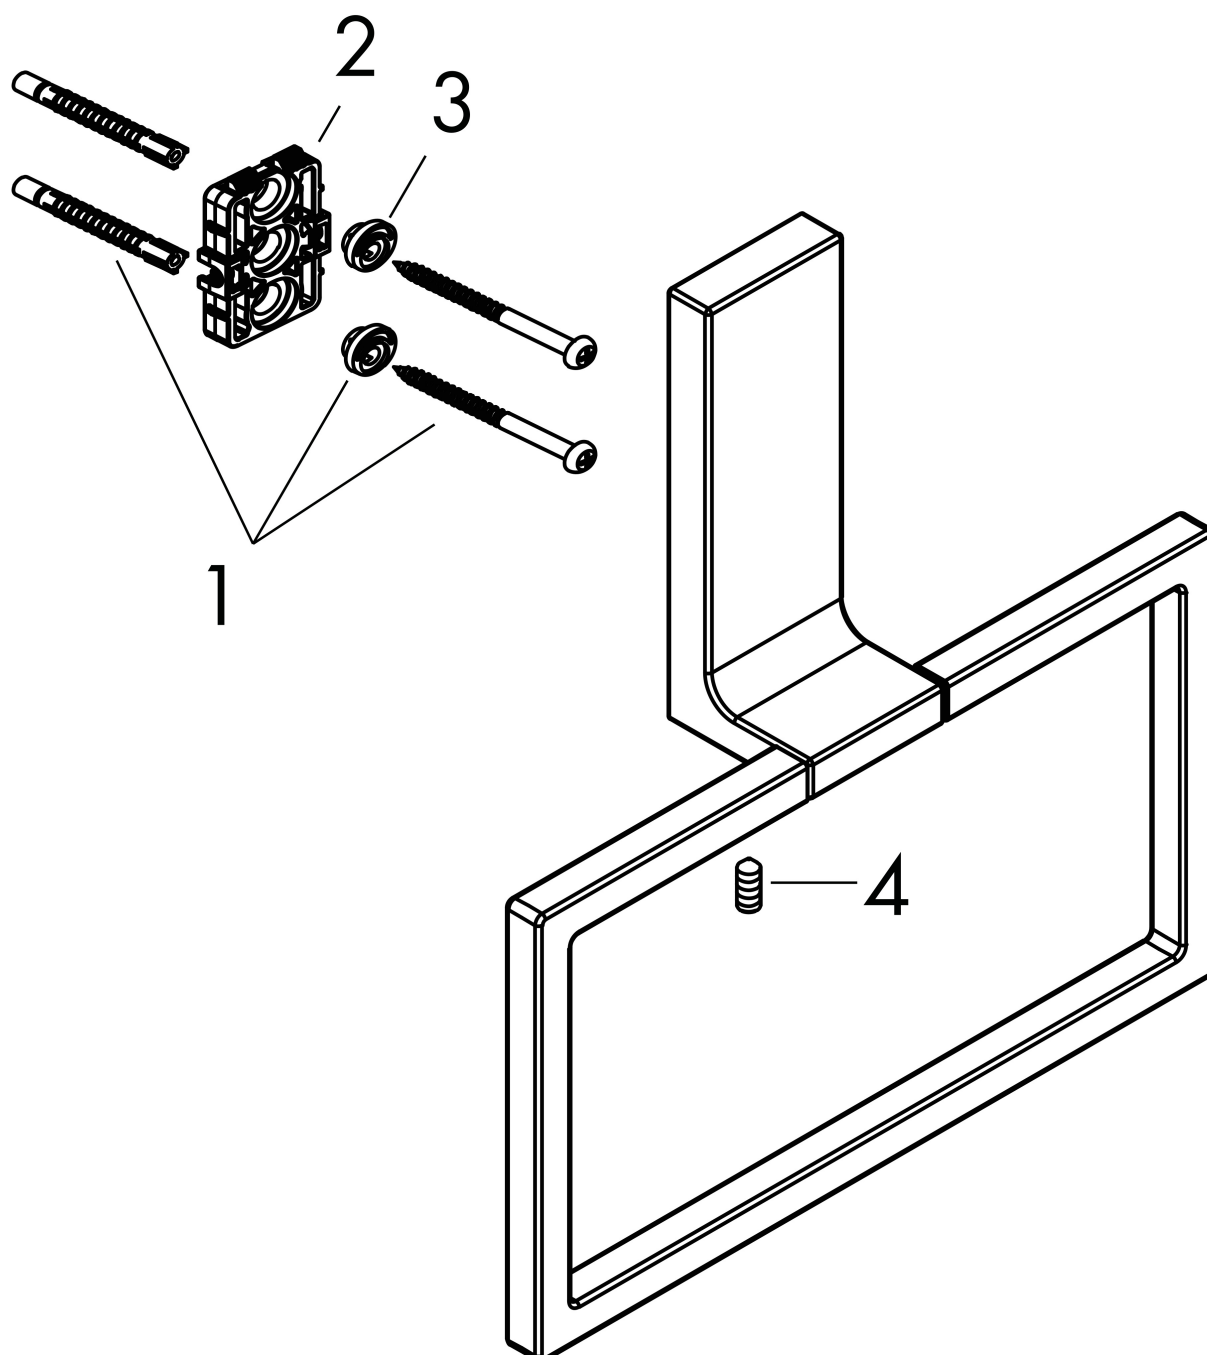

Brand AXOR
Art. Name **AXOR Universal Rectangular** Towel Ring
Art. Nr. 42623000
Surface Chrome
Pos. 1

Product Picture

Features

- Wall-mounted
- Metal
- Swivelling
- With mounting material
- Concealed fastening
- Drilling distance: 35 mm
- Diameter drill hole: 6 mm

Drawing

Brand AXOR
Art. Name **AXOR Universal Rectangular** Towel Ring
Art. Nr. 42623000
Surface Chrome
Pos. 1

Spare Parts Drawings for build year: >10/22

Brand AXOR
Art. Name **AXOR Universal Rectangular** Towel Ring
Art. Nr. 42623000
Surface Chrome
Pos. 1

Spare parts list for build year: >10/22

Pos.	Description	Article number
1	mounting set	96179000
2	support cpl.	94682000
3	excentric socket	97604000
4	hollow set screw M5x16	97666000